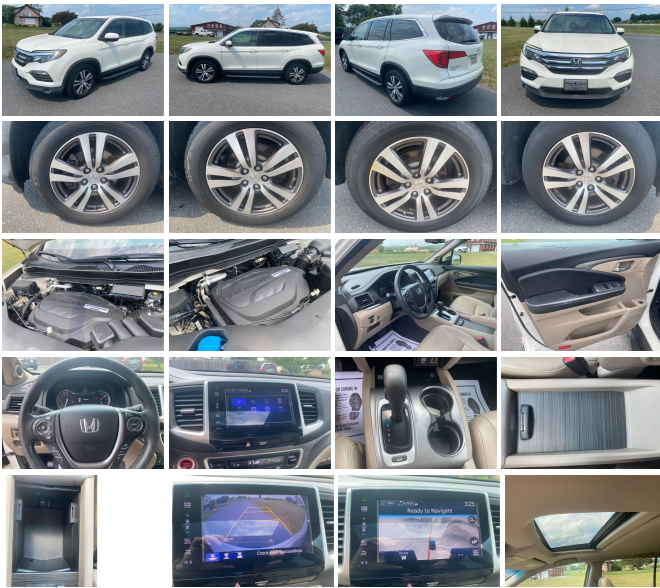

2016 Honda Pilot EX-L w/Navi

View this car on our website at pinetreemotors.com/7328055/ebrochure

Our Price **\$16,900**

Specifications:

Year:	2016
VIN:	5FNYP6H77GB043655
Make:	Honda
Stock:	GB043655
Model/Trim:	Pilot EX-L w/Navi
Condition:	Pre-Owned
Body:	SUV
Exterior:	[WB] White Diamond Pearl
Engine:	3.5L V6 280hp 262ft. lbs.
Interior:	Beige Leather
Transmission:	6-Speed Shiftable Automatic
Mileage:	137,022
Drivetrain:	All Wheel Drive
Economy:	City 18 / Highway 26

Installed Options

Interior

- Air filtration- Front air conditioning: automatic climate control
- Front air conditioning zones: dual- Rear air conditioning: automatic climate control
- Floor mat material: carpet- Floor mats: front- Steering wheel trim: leather
- Capless fuel filler system- Cargo area light- Conversation mirror- Cruise control
- Multi-function remote: proximity entry system- Power outlet(s): 12V cargo area
- Power steering- Push-button start- Rearview mirror: auto-dimming- Remote engine start
- Steering wheel: tilt and telescopic
- Universal remote transmitter: Homelink - garage door opener - Clock- Compass
- Digital odometer- External temperature display- Multi-function display- Trip odometer
- Driver seat: heated- Driver seat power adjustments: 10- Front seat type: bucket
- Passenger seat: heated- Rear seat folding: flat- Rear seat type: 60-40 split bench
- Third row seat folding: flat- Third row seat type: 40-60 split bench
- Upholstery: leather-trimmed

Exterior

- Front bumper color: body-color- Mirror color: body-color- Rear spoiler: roofline
- Daytime running lights: LED- Front fog lights- Taillights: LED- Side mirrors: heated
- Spare wheel type: steel- Tire Pressure Monitoring System- Wheels: aluminum alloy
- Front wipers: variable intermittent- Laminated glass: acoustic windshield
- Power windows: safety reverse- Rear privacy glass- Rear wiper: intermittent
- Window defogger: rear