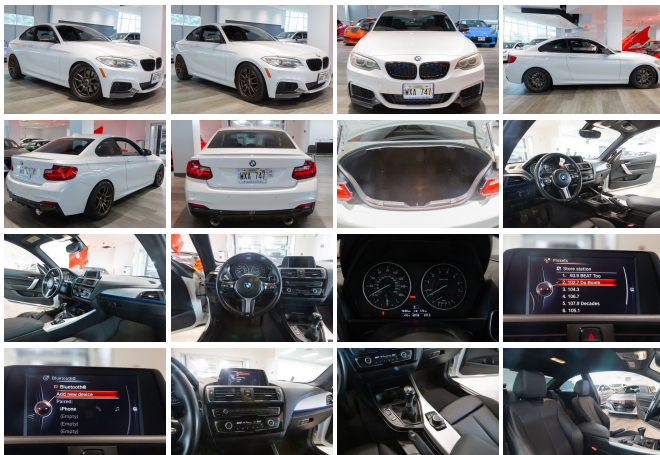

2016 BMW M235i Manual

View this car on our website at autosourcehawaii.com/7327957/ebrochure

Our Price **\$29,995**

Retail Value **\$31,995**

Specifications:

Year:	2016
VIN:	WBA1J7C55GV289677
Make:	BMW
Stock:	A000329
Model/Trim:	M235i Manual
Condition:	Pre-Owned
Body:	Coupe
Exterior:	White
Engine:	3.0L Turbo I6 320hp 330ft. lbs.
Interior:	Black Leather
Transmission:	8-Speed Shiftable Automatic w/Sport Transmission
Mileage:	43,758
Drivetrain:	Rear Wheel Drive
Economy:	City 19 / Highway 28

Step into the realm of high-performance luxury with the stunning 2016 BMW 2 Series M235i. This exceptional coupe, with just 43,758 miles on the odometer, is a perfect blend of dynamic power, sophisticated design, and cutting-edge technology. Finished in a pristine white exterior and complemented by a sleek black leatherette interior, this vehicle is the epitome of style and elegance.

Under the hood, the M235i boasts a robust 3.0L Turbo I6 engine that delivers an exhilarating 320 horsepower and 330 ft. lbs. of torque. Paired with an 8-Speed Shiftable Automatic with Sport Transmission, this powerhouse ensures a thrilling driving experience with seamless gear transitions and quick acceleration. Whether you're navigating city streets or conquering open highways, the M235i promises unmatched performance and agility.

Inside, the M235i offers a haven of comfort and advanced technology. The black leatherette seats are not only luxurious but also ergonomically designed to provide maximum support during spirited drives. The 6.5-inch infotainment screen is your command center, offering Bluetooth wireless data link for seamless connectivity, voice-