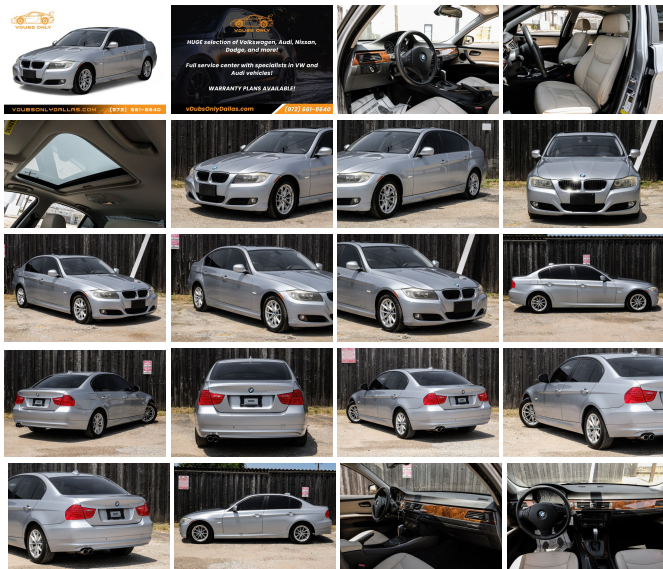

Specifications:

Year:	2010
VIN:	WBAPH7G5XANM50564
Make:	BMW
Stock:	M50564
Model/Trim:	3 Series 328i
Condition:	Pre-Owned
Body:	Sedan
Exterior:	Silver
Engine:	3.0L I6 230hp 200ft. lbs.
Interior:	Beige Dakota Leather Leatherette
Transmission:	6-Speed Shifttable Automatic
Mileage:	88,137
Drivetrain:	Rear Wheel Drive
Economy:	City 18 / Highway 28

2010 BMW 3 Series 328i

Sunroof, Heated Seats, Lumbar Support, Steering Wheel Controls, Hands-Free Communication, Climate Control, Air Conditioning, CD Player, Power Memory Seats, Power Windows/Locks, Power Mirrors, Cruise Control, External Temperature, and many more!

***

Come see our indoor showroom in Dallas with 100+ carefully selected luxury vehicles from Volkswagen, Audi, and more! We also have a service department, which offers expert service on VW & Audi vehicles.

We Are Your DFW Premier Used & Pre Owned Dealer Near Dallas, Plano, Frisco, McKinney, Addison, Richardson, Irving, Grand Prairie, Arlington, and other surrounding cities.

We offer financing for any type of credit and first time buyers. We take trade-ins, and offer world-wide shipping, extended warranties, and installation of additional desired items. We welcome third party inspections!

VDUBSONLYDALLAS.COM [972] 661-8640