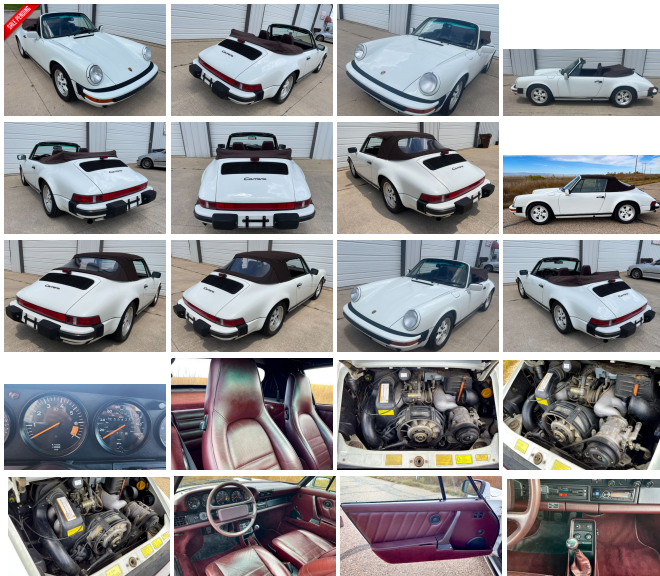

1987 Porsche 911 Carrera with 55,471 Miles.

View this car on our website at velocity-pg.com/7327713/ebrochure

Our Price **\$59,950**

Specifications:

Year:	1987
VIN:	WP0EB091XHS171916
Make:	Porsche
Model/Trim:	911 Carrera with 55,471 Miles.
Condition:	Pre-Owned
Body:	Convertible
Exterior:	White
Engine:	3L NA H6 single overhead cam (SOHC) 12V
Interior:	Burgundy Leather
Transmission:	5-Speed Manual
Mileage:	55,471
Drivetrain:	Rear Wheel Drive
Economy:	City 16 / Highway 23

1987 Porsche 911 Carrera with 55,471 Miles.

VELOCITY PERFORMANCE GARAGE - (314) 941-5226 - View this car on our website at velocity-pg.com/7327713/ebrochure

Our Location :

1987 Porsche 911 Carrera with 55,471 Miles.

VELOCITY PERFORMANCE GARAGE - (314) 941-5226 - View this car on our website at velocity-pg.com/7327713/ebrochure

Installed Options

Interior

- Front air conditioning- Steering wheel trim: leather- Trip odometer
- Front seat type: bucket- Upholstery: leather