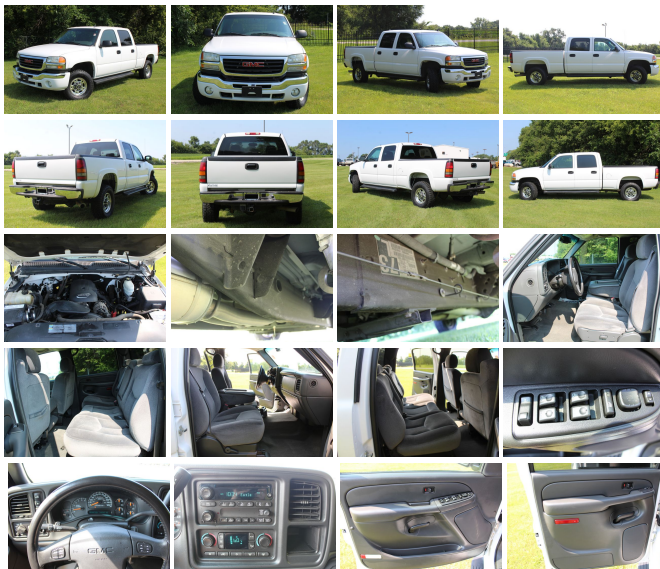

### Specifications:

<b>Year:</b>	2006
<b>VIN:</b>	1GTHK23U36F266917
<b>Make:</b>	GMC
<b>Stock:</b>	11829
<b>Model/Trim:</b>	Sierra 2500HD Crew Cab 4x4 SLT
<b>Condition:</b>	Pre-Owned
<b>Body:</b>	Pickup Truck
<b>Exterior:</b>	[50U] Summit White
<b>Engine:</b>	Vortec 6.0L V8 300hp 360ft. lbs.
<b>Interior:</b>	Gray
<b>Transmission:</b>	4-Speed Automatic
<b>Mileage:</b>	148,367
<b>Drivetrain:</b>	4 Wheel Drive

Step into the realm of rugged reliability and unparalleled performance with the 2006 GMC Sierra 2500HD Crew Cab 4x4 SLT! This powerhouse of a truck is designed to conquer any challenge you throw its way, whether you're hauling heavy loads, navigating tough terrains, or cruising down the highway in style.

promises a refined and comfortable ride for you and your passengers.

Under the hood, the Sierra 2500HD is powered by the legendary Vortec 6.0L V8 engine, delivering an impressive 300 horsepower and 360 ft. lbs. of torque. This beastly engine is paired with a smooth 4-speed automatic transmission, ensuring seamless shifts and optimal performance in all driving conditions. Whether you're towing a trailer, carrying a heavy payload, or simply driving through the city, this truck's powertrain is engineered to handle it all with ease.

Safety and durability are hallmarks of the GMC brand, and the Sierra 2500HD is no exception. Built to withstand the harshest conditions, this truck offers peace of mind with its robust construction and advanced safety features. Whether you're navigating slippery roads or rugged trails, you can trust the Sierra to keep you and your loved ones safe.