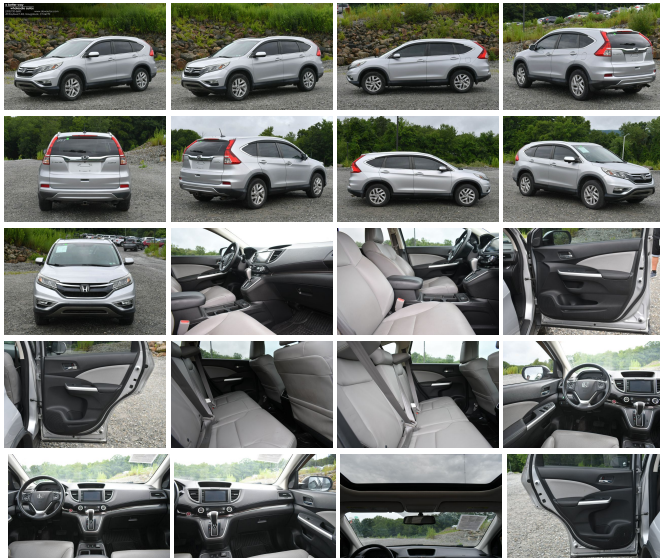

- Only 72,800 miles on the clock!
- Sleek silver exterior with luxurious gray leather interior
- Powerful yet efficient 2.4L I4 engine with 185hp
- Packed with premium features like automatic climate control, Bluetooth, and a multi-view rear camera
- Award-winning reliability and resale value from Kelley Blue Book and Edmunds

Get ready to drive in style and comfort with this stunning 2015 Honda CR-V EX-L! With only 72,800 miles, this silver beauty is not just a vehicle; it's a statement of sophistication and reliability. The sleek silver exterior paired with a luxurious gray leather interior makes this CR-V a standout on the road.

Under the hood, you'll find a robust 2.4L I4 engine that delivers an impressive 185 horsepower and 181 ft. lbs. of torque. Coupled with an automatic transmission, this CR-V offers a smooth and responsive driving experience that is both powerful and fuel-efficient.

Step inside, and you'll be enveloped in comfort and convenience. The gray leather-trimmed seats are not only stylish but also incredibly comfortable, with the driver seat offering 10 power adjustments to ensure the perfect driving position. The leather-wrapped steering wheel and shift knob add a touch of elegance, making every drive a pleasure.