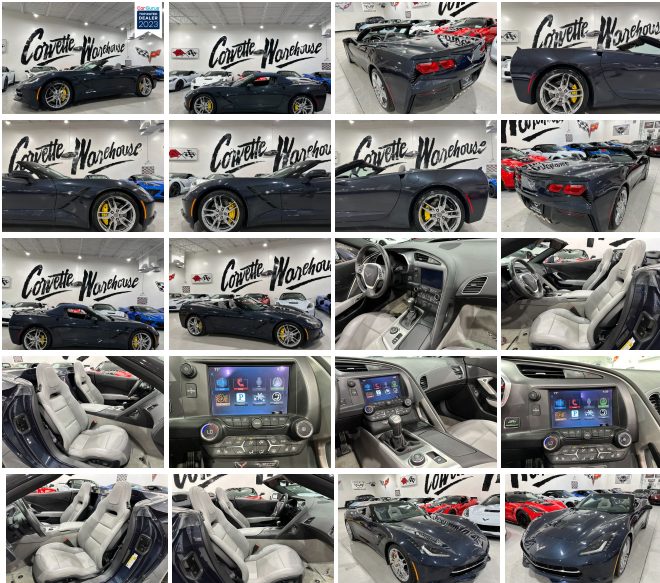

2014 Chevrolet Corvette CONV Z51, 2LT, NPP, FE4, 7-Speed, Chromes, 17k!

View this car on our website at corvettewarehouse.com/7327483/ebrochure

Our Price **$49,995**

Specifications:

Year:	2014
VIN:	1G1YJ3D72E5126968
Make:	Chevrolet
Stock:	126968
Model/Trim:	Corvette CONV Z51, 2LT, NPP, FE4, 7-Speed, Chromes, 17k!
Condition:	Pre-Owned
Body:	Convertible
Exterior:	[GXH] Night Race Blue Metallic
Engine:	6.2L V8 455hp 460ft. lbs.
Interior:	Gray Leather
Transmission:	7-Speed Manual
Mileage:	17,956
Drivetrain:	Rear Wheel Drive
Economy:	City 17 / Highway 29

2014 Night Race Blue Metallic / Gray Leather / Blue Convertible Top Chevrolet Corvette Stingray Convertible loaded up with the Z51 Performance Package, 2LT Premium Option Package, FE4 Selective Magnetic Ride Control, EYK Chrome Badge Package, 7-Speed Transmission, NPP Dual-Mode Exhaust, UY4 MyLink Technology Package, Z51 Rear Body Colored Spoiler, Paddle Shifters, Bose Flat Screen, Rear Blue Colored Power Top, J6E Yellow Calipers and the Z51