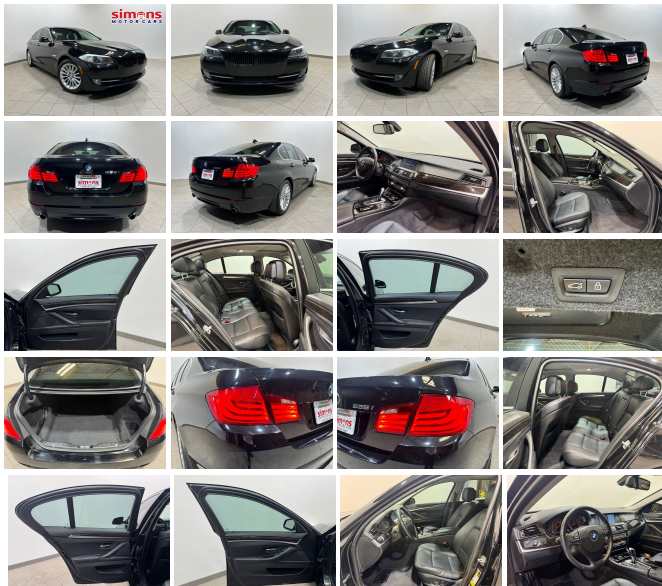

2012 BMW 5 Series 535i xDrive

View this car on our website at inventory.simonsmotorcars.com/7327465/ebrochure

Our Price **\$8,995**

Specifications:

Year:	2012
VIN:	WBAFU7C51CDU61314
Make:	BMW
Stock:	13235
Model/Trim:	5 Series 535i xDrive
Condition:	Pre-Owned
Body:	Sedan
Exterior:	BLACK
Engine:	3.0L Turbo I6 300hp 300ft. lbs.
Interior:	Leather
Transmission:	8-Speed Shiftable Automatic
Mileage:	151,542
Drivetrain:	All Wheel Drive
Economy:	City 21 / Highway 30

Step into the realm of luxury and performance with the 2012 BMW 5 Series 535i xDrive, a vehicle that seamlessly blends sophistication, power, and cutting-edge technology. This striking black beauty, with an impressive 151,542 miles, is a testament to BMW's commitment to excellence and longevity.

Under the hood, the 535i xDrive boasts a potent 3.0L Turbo I6 engine that delivers a thrilling 300 horsepower and 300 ft. lbs. of torque. This powerhouse of an engine ensures that every drive is exhilarating, whether you're cruising down the highway or navigating city streets. Paired with an 8-Speed Shiftable Automatic transmission, this vehicle offers smooth, responsive shifts that make driving a joy. The xDrive all-wheel-drive system provides exceptional handling and stability, giving you confidence in all driving conditions.

The exterior of this 535i xDrive is a sleek, sophisticated black that exudes elegance and commands attention. Its timeless design is a perfect blend of sporty and classy, ensuring that you'll turn heads wherever you go. The meticulous craftsmanship and attention to detail in the exterior design are why this model has been recognized for its outstanding looks.