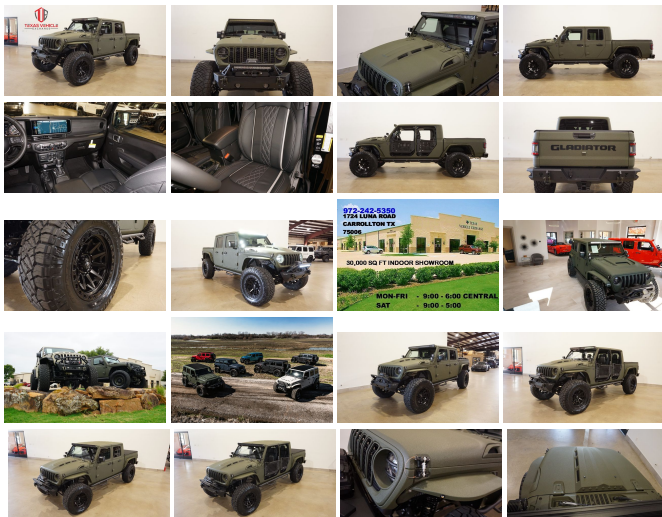

2024 Jeep Gladiator Sport 4X4 DUPONT KEVLAR,LIFTED,BUMPERS,LED'S,NAV

View this car on our website at tveauto.com/7327459/ebrochure

Our Price **\$89,900**

Specifications:

Year:	2024
VIN:	1C6JJTAG4RL127867
Make:	Jeep
Stock:	127867
Model/Trim:	Gladiator Sport 4X4 DUPONT KEVLAR,LIFTED,BUMPERS,LED'S,NAV
Condition:	Pre-Owned
Body:	Pickup Truck
Exterior:	Green
Engine:	3.6L V6 285hp 260ft. lbs.
Interior:	Black Leather
Transmission:	8-Speed Shifttable Automatic
Mileage:	51
Drivetrain:	4 Wheel Drive
Economy:	City 17 / Highway 22

NATION WIDE FINANCING

SUBMIT CREDIT APP WWW.TVEAUTO.COM

OR CALL 972-242-5350

"TANK GREEN EDITION"

CUSTOM BUILT **KEVLAR** 2024 JEEP
GLADIATOR SPORT 4X4 WITH 24S
PACKAGE

UPGRADES INCLUDE:

- * TANK GREEN KEVLAR COATING
- * CUSTOM ALEA BLACK LEATHER WITH SILVER STITCHING
- * FACTORY REMOTE START
- * REMOTE PROXIMITY KEYLESS ENTRY
- * CONVENIENCE GROUP
- * TECHNOLOGY GROUP
- * ACTIVE SAFETY GROUP
- * TRAILER TOW AND AUXILIARY SWITCHES
- * CARGO GROUP WITH TRAIL RAIL SYSTEM
- * MAX TOW PACKAGE WITH 4.10 AXLE RATIO
- * FACTORY 12.3 INCH TOUCH SCREEN NAVIGATION WITH HD AM/FM/SIRIUS STEREO & ALPINE PREMIUM AUDIO SYSTEM
- * FACTORY BACK-UP CAMERA
- * U-CONNECT
- * 4 BODY ARMOR TRAIL DOORS & RECON MIRRORS
- * DV8 OFF ROAD FS-25 STUBBY FRONT BUMPER WITH 20" LED LIGHT BAR & LED FOGLIGHTS
- * FRONT D-RINGS & ISOLATORS (TANK GREEN)
- * SMITTYBILT NEW GEN 3 "X20" 10,000 LB WATERPROOF AND WIRELESS CONTROL WINCH WITH SYNTHETIC ROPE
- * FACTOR 55 PROLINK (BLACK)
- * LED HEADLIGHTS
- * RUGGED RIDGE BLACK HEADLIGHT GUARDS
- * CUSTOM JT HEAT EXPULSION HOOD
- * DRAKE OFF ROAD HOOD LATCHES
- * DV8 OFF ROAD IT SLIM STEEL BENDED