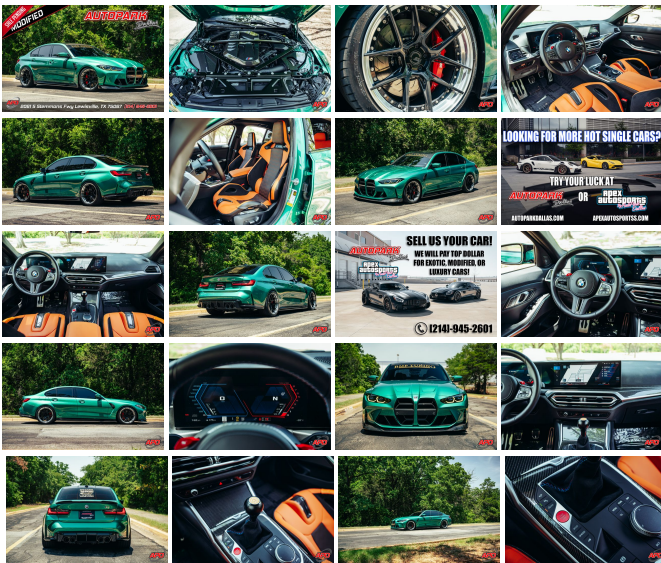

# 2023 BMW M3 MODIFIED

View this car on our website at [autoparkdallas.com/7327375/ebrochure](https://autoparkdallas.com/7327375/ebrochure)

Website Price **\$86,995**

## Specifications:

Year:	2023
VIN:	WBS53AY02PFN42157
Make:	BMW
Stock:	2121
Model/Trim:	M3 MODIFIED
Condition:	Pre-Owned
Body:	Sedan
Exterior:	[C4G] Isle of Man Green Metallic
Engine:	3.0L Twin Turbo I6 473hp 406ft. lbs.
Interior:	Kyalami Orange/Black Leather
Transmission:	6-Speed Manual
Mileage:	8,496
Drivetrain:	Rear Wheel Drive
Economy:	City 16 / Highway 23

AutoPark Dallas is thrilled to offer you this INSANE Isle of Man Green Metallic 2023 BMW G80 M3 for sale! The M3 is BMW's most iconic driver's car, and the current model shows that the company still remembers what made many previous M cars instant favorites. The 6th Generation M3 sticking true to its roots! Powered by an amazing Inline 6 Engine making a whopping 473 Horsepower running through an 6-SPEED MANUAL Transmission to the rear wheels, that's right 6 GEARS TO PERSONALLY SLAP INTO! NOW... GET... READY!!! For a Mod list that truly puts the cherry on top with upgrades like the Milltek Catback Valved Exhaust singing beautifully, AST Lowering Springs complemented with some BC Forged 3 Piece Wheels, EBC 2 Piece Rotors and Pads to stop this beast, and many more goodies that turn the fun up to 11! DO! NOT! HESITATE!!! Hurry over to check this beautiful BMW M3 out while it is parked here in our indoor 16,000 Sq Ft Showroom located in Dallas , Texas amongst our inventory of 100+ other Performance / Modified and Luxury Vehicles! BEFORE ITS TO LATE!!!