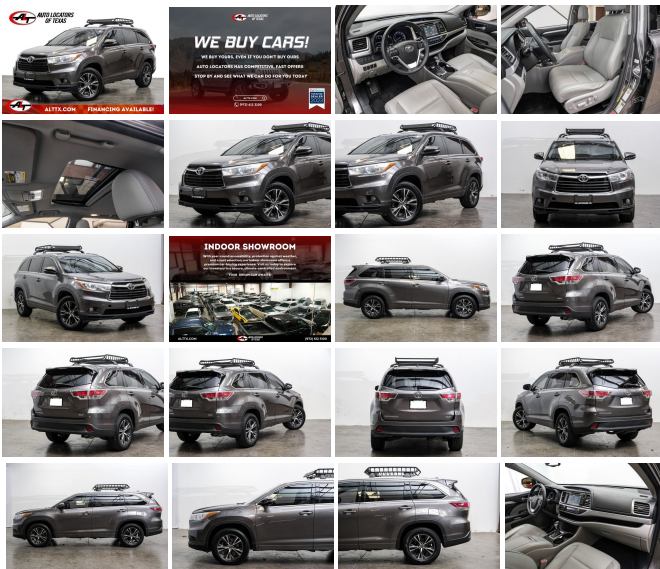

2016 Toyota Highlander XLE

View this car on our website at consignmyvehicle.com/7327369/ebrochure

Our Price **\$17,683**

Specifications:

Year:	2016
VIN:	5TDKRFH0GS149651
Make:	Toyota
Stock:	4675
Model/Trim:	Highlander XLE
Condition:	Pre-Owned
Body:	SUV
Exterior:	[1H1] Predawn Gray Mica
Engine:	3.5L V6 270hp 248ft. lbs.
Interior:	Ash Leather
Transmission:	6-Speed Shiftable Automatic
Mileage:	154,615
Drivetrain:	Front Wheel Drive
Economy:	City 19 / Highway 25

2016 Toyota Highlander XLE FINANCING AVAILABLE 3RD ROW SEATING NAVIGATION POWER SUNROOF BACK UP CAMERA HEATED SEATS PUSH TO START ROOF RACK Steering Wheel Controls Bluetooth Technology Hands-Free Communication Air Conditioning Rear Climate Control Satellite Radio AM/FM Radio CD Player Power Seats Power Windows/Locks Power Mirrors Power Trunk Lid Cruise Control Traction Control External Temperature Automatic Transmission Keyless Entry And much more! *** After 25 years in business, we've streamlined the buying process to be completely hassle and stress free. Why wait? We can have you in and out in as little as 45 minutes from the time you step into the dealership to the time you drive away in your new vehicle. Our customers' great reviews have a common theme, great prices, quality vehicles and an efficient no hassle environment. Just look on Yelp and Google to read what our 10,000 plus happy customers are saying about Auto Locators of Texas! We pride ourselves on our friendly, no-pressure approach to selling vehicles. We offer a wide selection of the highest quality used cars, trucks, and SUV's. Our finance department works hard to find every customer the best deal. Trade-ins are always welcome so we can answer your question of "what is my trade worth". We offer a wide variety of services from detailing, ding repair, body shop, service, and extended service contracts. Please take a look at our website at <https://www.alttx.com>. We hope to see you soon! WE HOPE TO SEE YOU SOON!