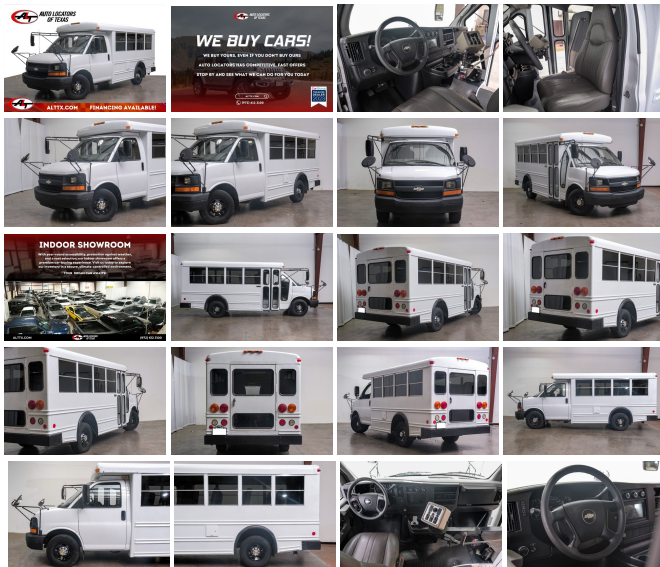

2008 Chevrolet Express 14 PASSENGER SCHOOL BUS 3500

View this car on our website at alttx.com/7327153/ebrochure

Our Price **\$19,630**

Retail Value **\$22,450**

Specifications:

| | |
|---------------|--|
| Year: | 2008 |
| VIN: | 1GBHG31C581130262 |
| Make: | Chevrolet |
| Stock: | 4612 |
| Model/Trim: | Express 14 PASSENGER SCHOOL BUS 3500 |
| Condition: | Pre-Owned |
| Body: | Wagon |
| Exterior: | White |
| Engine: | GM Vortec 4800 4.8L V8 279hp 294ft. lbs. |
| Interior: | Gray Leather |
| Transmission: | automatic |
| Mileage: | 66,835 |
| Drivetrain: | Rear Wheel Drive |

2008 Chevrolet Express 3500 14 PASSENGER BUS

APPLE CAR PLAY

SHOULDER SEAT BELTS

15 PASSENGER SEATING (WITH DRIVER)

Cargo or Passenger Configuration

Leather Seats

Steering Wheel Controls

Hands-Free Communication

Air Conditioning

AM/FM Radio

Apple Carplay and Android Auto

Power Windows/Locks

Power Mirrors

Anti-lock Brakes

Cruise Control

195 @ 4,600 rpm Horsepower

260 @ 2,800 rpm Torque

Traction Control

And much more!

After 25 years in business, we've streamlined the buying process to be completely hassle and stress free. Why wait? We can have you in and out in as little as 45 minutes from the time you step into the dealership to the time you drive away in your new vehicle. Our customers' great reviews have a common theme, great prices, quality vehicles and an efficient no hassle environment. Just look on Yelp and Google to read what our 10,000 plus happy customers are saying about Auto Locators of Texas!