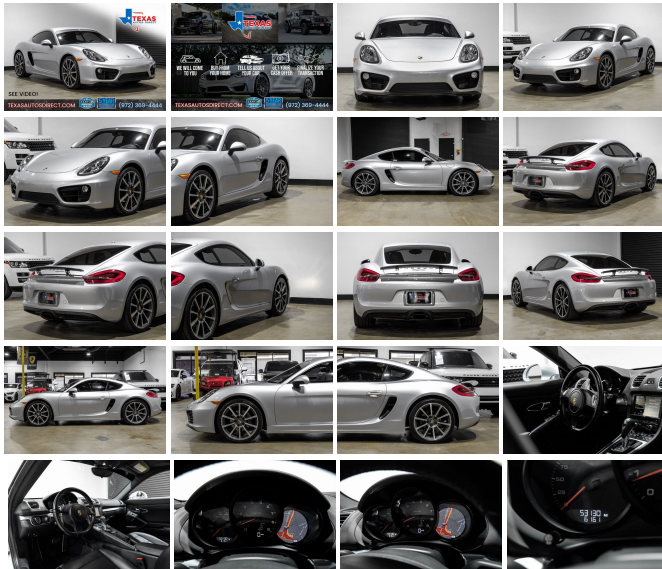

Specifications:

| | |
|----------------------|---------------------------|
| Year: | 2016 |
| VIN: | WP0AA2A80GK170438 |
| Make: | Porsche |
| Stock: | 170438 |
| Model/Trim: | Cayman Base |
| Condition: | Pre-Owned |
| Body: | Coupe |
| Exterior: | Silver |
| Engine: | 2.7L H6 275hp 213ft. lbs. |
| Interior: | Black Leather |
| Transmission: | 7-Speed Double Clutch |
| Mileage: | 53,088 |
| Drivetrain: | Rear Wheel Drive |
| Economy: | City 20 / Highway 30 |

Silver 2016 Porsche Cayman RWD Automatic 2.7L H6 DOHC ABS brakes, Alloy wheels, Electronic Stability Control, Heated door mirrors, Illuminated entry, Low tire pressure warning, Remote keyless entry, Traction control.

Awards:

* 2016 KBB.com Brand Image Awards

Reviews:

* Exceptional handling; slick-shifting transmissions; rewarding and fuel-efficient engines; beautifully crafted interior; extensive personalization options. Source: Edmunds