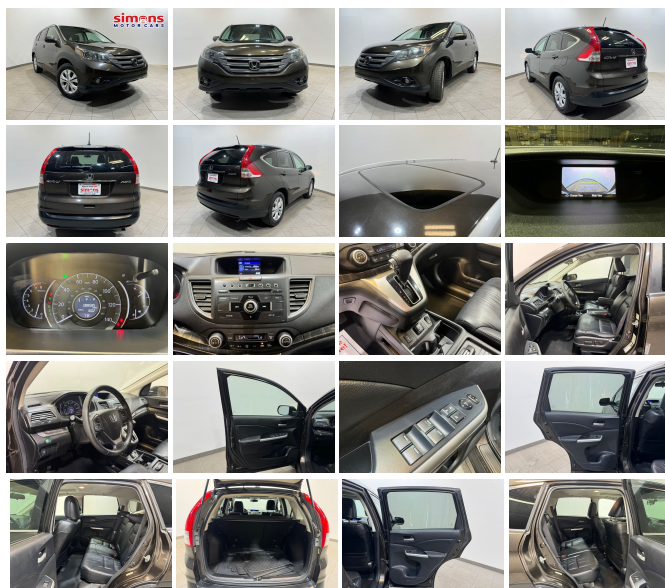

2013 Honda CR-V EXL

View this car on our website at inventory.simonsmotorcars.com/7326980/ebrochure

Our Price **\$14,995**

Specifications:

Year:	2013
VIN:	5J6RM4H75DL049665
Make:	Honda
Stock:	13187
Model/Trim:	CR-V EXL
Condition:	Pre-Owned
Body:	SUV
Exterior:	GRAY
Engine:	2.4L I4 185hp 163ft. lbs.
Interior:	BLACK Leather
Transmission:	5-Speed Automatic
Mileage:	88,273
Drivetrain:	All Wheel Drive
Economy:	City 22 / Highway 30

Exterior

- Mirror color: body-color- Daytime running lights- Front fog lights- Side mirrors: heated
- Roof rack crossbars: black- Spare wheel type: steel- Tire Pressure Monitoring System
- Wheels: aluminum alloy- Front wipers: variable intermittent- Power windows
- Rear privacy glass- Rear wiper: intermittent- Window defogger: rear