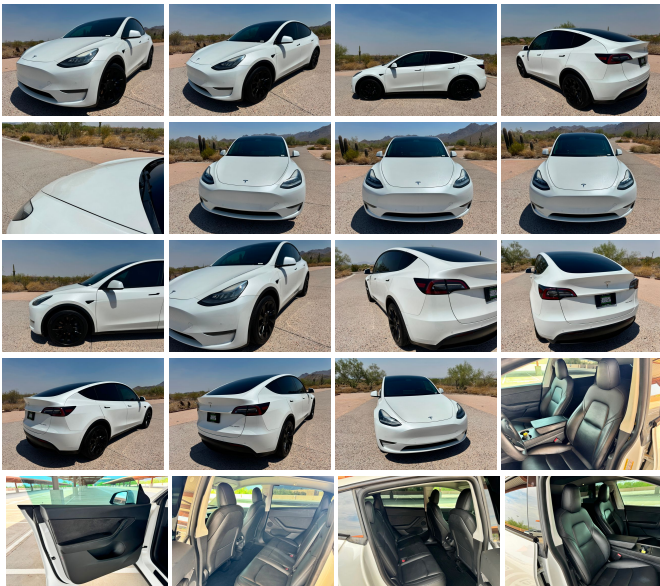

Contact Us:

If you have any additional questions please call or text our Friendly Sales Staff here at Spotleson Motor Group at 480-703-0516. We can help with shipping quotes and arrangements. We also welcome all International buyers. The car is located in beautiful sunny Scottsdale, AZ.

Benefits of buying a vehicle with us:

An amazing offering of quality inspected vehicles. Mostly all direct from private party owners only available through our unique consignment model. We offer all the perks and conveniences of a traditional dealership with none of the headaches. Competitive financing, quality extended warranties, ability to take trades & full transparency.

Plus, you can purchase a private party vehicle completely online with total trust and confidence! We all work as a team here making your buying experience pleasurable and memorable! We sell our vehicles nationwide and worldwide. We can also help assist buyers with all their shipping needs anywhere in the world!