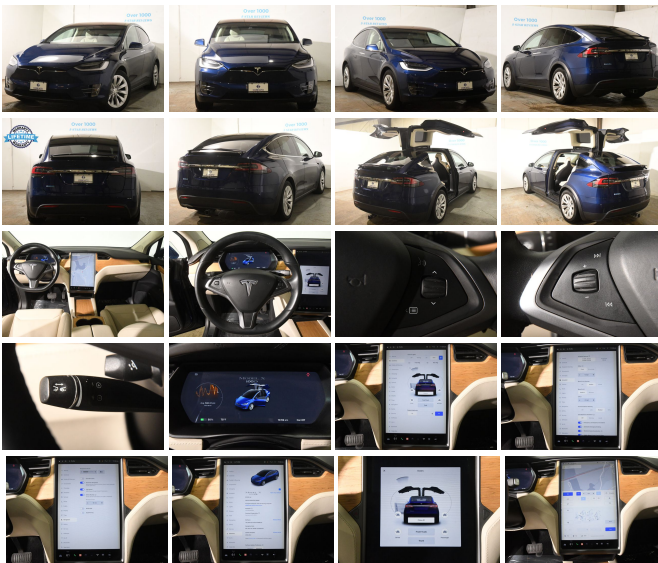

2018 Tesla Model X 100D

View this car on our website at soundautowholesalers.com/7326810/ebrochure

No-Haggle Price **\$30,995**

Specifications:

Year:	2018
VIN:	5YJXCBE27JF122899
Make:	Tesla
Stock:	6470
Model/Trim:	Model X 100D
Condition:	Pre-Owned
Body:	SUV
Exterior:	[PPSB] Deep Blue Metallic
Engine:	Electric 417hp 485ft. lbs.
Interior:	Cream Leather
Transmission:	1-Speed Direct-Drive Automatic
Mileage:	92,240
Drivetrain:	All Wheel Drive
Economy:	City 86 / Highway 89

Step into the future of driving with the stunning 2018 Tesla Model X 100D, a marvel of modern engineering and design that promises to elevate your driving experience to unparalleled heights. This exceptional SUV, cloaked in an eye-catching blue exterior, is not just a vehicle; it's a statement of innovation, luxury, and environmental consciousness.

At the heart of the 2018 Tesla Model X 100D lies an electric motor that delivers an exhilarating 417 horsepower and a remarkable 485 ft-lbs of torque. This powerhouse is paired with a 1-Speed Direct-Drive Automatic transmission, providing seamless acceleration and an incredibly smooth ride. With an impressive range of 295 miles per charge, you can embark on long journeys with confidence, knowing that Tesla's state-of-the-art technology has you covered.

Stay connected and entertained with the 17-inch infotainment touch screen display, which serves as the command center for navigation, media, and vehicle settings. The intuitive touch screen interface makes it easy to access a wealth of information and entertainment options at your fingertips. The built-in navigation system ensures that you always know the best route to your destination, while the Tesla (SAE J3400) electric motor charger connector makes recharging your vehicle convenient and efficient.