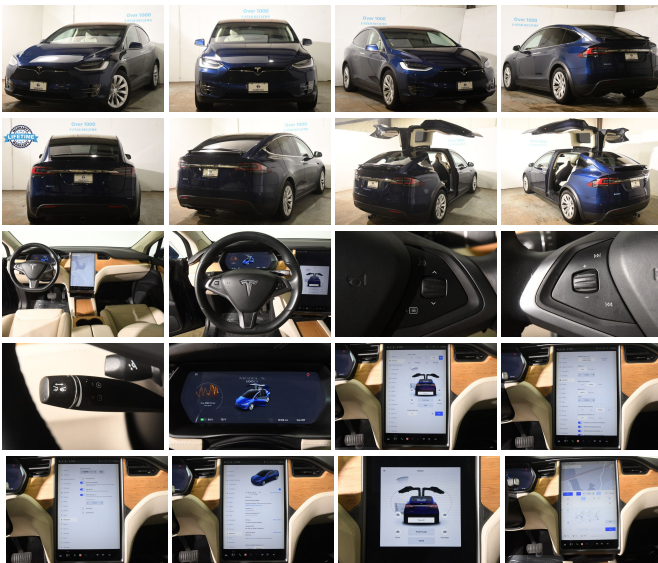

2018 Tesla Model X 100D

View this car on our website at soundautowholesalers.com/7326810/ebrochure

No-Haggle Price **\$30,995**

Specifications:

Year:	2018
VIN:	5YJXCBE27JF122899
Make:	Tesla
Stock:	6470
Model/Trim:	Model X 100D
Condition:	Pre-Owned
Body:	SUV
Exterior:	[PPSB] Deep Blue Metallic
Engine:	Electric 417hp 485ft. lbs.
Interior:	Cream Leather
Transmission:	1-Speed Direct-Drive Automatic
Mileage:	92,040
Drivetrain:	All Wheel Drive
Economy:	City 86 / Highway 89

Step into the future of driving with the stunning 2018 Tesla Model X 100D, a marvel of modern engineering and design that promises to elevate your driving experience to unparalleled heights. This exceptional SUV, cloaked in an eye-catching blue exterior, is not just a vehicle; it's a statement of innovation, luxury, and environmental consciousness.

At the heart of the 2018 Tesla Model X 100D lies an electric motor that delivers an exhilarating 417 horsepower and a remarkable 485 ft-lbs of torque. This powerhouse is paired with a 1-Speed Direct-Drive Automatic transmission, providing seamless acceleration and an incredibly smooth ride. With an impressive range of 295 miles per charge, you can embark on long journeys with confidence, knowing that Tesla's state-of-the-art technology has you covered.

Stay connected and entertained with the 17-inch infotainment touch screen display, which serves as the command center for navigation, media, and vehicle settings. The intuitive touch screen interface makes it easy to access a wealth of information and entertainment options at your fingertips. The built-in navigation system ensures that you always know the best route to your destination, while the Tesla (SAE J3400) electric motor charger connector makes recharging your vehicle convenient and efficient.