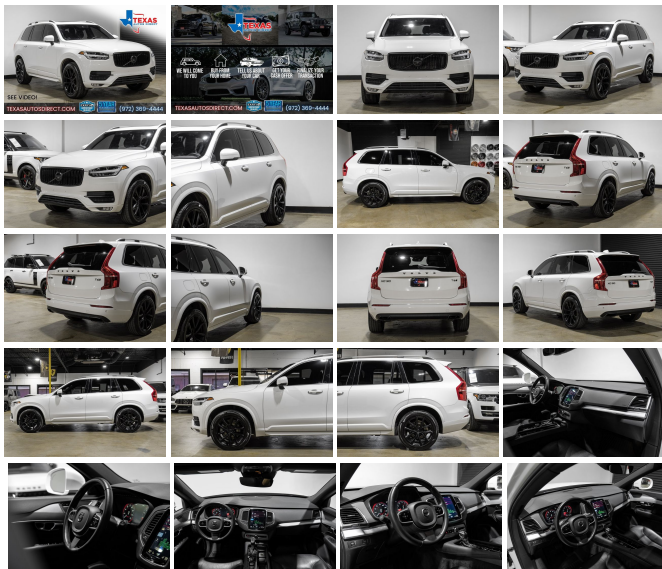

# 2017 Volvo XC90 T6 Momentum

View this car on our website at [texasautosdirect.com/7326795/ebrochure](http://texasautosdirect.com/7326795/ebrochure)

Price **\$21,000**

## Specifications:

<b>Year:</b>	2017
<b>VIN:</b>	YV4A22PK3H1143349
<b>Make:</b>	Volvo
<b>Stock:</b>	143349
<b>Model/Trim:</b>	XC90 T6 Momentum
<b>Condition:</b>	Pre-Owned
<b>Body:</b>	SUV
<b>Exterior:</b>	White
<b>Engine:</b>	2.0L Twincharged I4 316hp 295ft. lbs.
<b>Interior:</b>	Black Leather
<b>Transmission:</b>	8-Speed Shiftable Automatic
<b>Mileage:</b>	82,866
<b>Drivetrain:</b>	All Wheel Drive
<b>Economy:</b>	City 20 / Highway 25

### Exterior

- Exhaust: dual tip- Front bumper color: body-color- Grille color: black with chrome accents
- Mirror color: body-color- Rear spoiler: roofline- Daytime running lights: LED
- Exterior entry lights: approach lamps- Front fog lights: cornering- Taillights: LED
- Side mirrors: heated- Moonroof / Sunroof wind deflector- Roof rails: aluminum
- Spare wheel type: steel- Tire Pressure Monitoring System- Wheels: aluminum alloy
- Front wipers: rain sensing- Heated windshield washer jets
- Power windows: safety reverse- Rear privacy glass- Rear wiper: intermittent
- Window defogger: rear