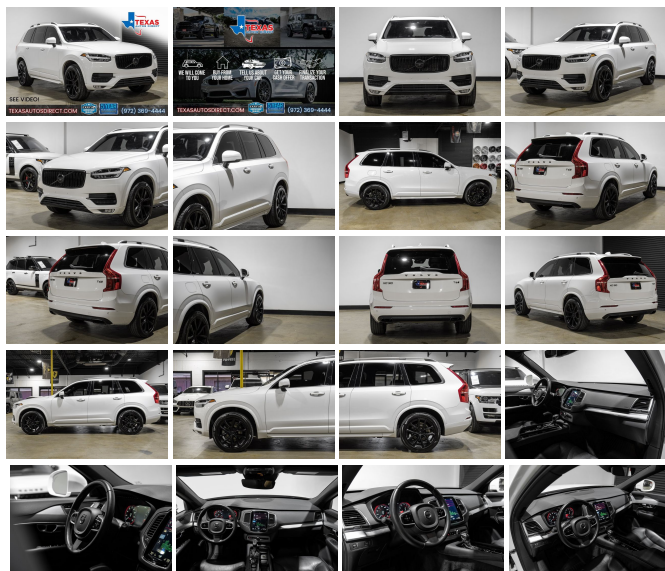

## 2017 Volvo XC90 T6 Momentum

View this car on our website at [texasautosdirect.com/7326795/ebrochure](http://texasautosdirect.com/7326795/ebrochure)

Price **\$21,000**

### Specifications:

Year:	2017
VIN:	YV4A22PK3H1143349
Make:	Volvo
Stock:	143349
Model/Trim:	XC90 T6 Momentum
Condition:	Pre-Owned
Body:	SUV
Exterior:	White
Engine:	2.0L Twincharged I4 316hp 295ft. lbs.
Interior:	Black Leather
Transmission:	8-Speed Shiftable Automatic
Mileage:	82,866
Drivetrain:	All Wheel Drive
Economy:	City 20 / Highway 25

### Exterior

- Exhaust: dual tip- Front bumper color: body-color- Grille color: black with chrome accents
- Mirror color: body-color- Rear spoiler: roofline- Daytime running lights: LED
- Exterior entry lights: approach lamps- Front fog lights: cornering- Taillights: LED
- Side mirrors: heated- Moonroof / Sunroof wind deflector- Roof rails: aluminum
- Spare wheel type: steel- Tire Pressure Monitoring System- Wheels: aluminum alloy
- Front wipers: rain sensing- Heated windshield washer jets
- Power windows: safety reverse- Rear privacy glass- Rear wiper: intermittent
- Window defogger: rear