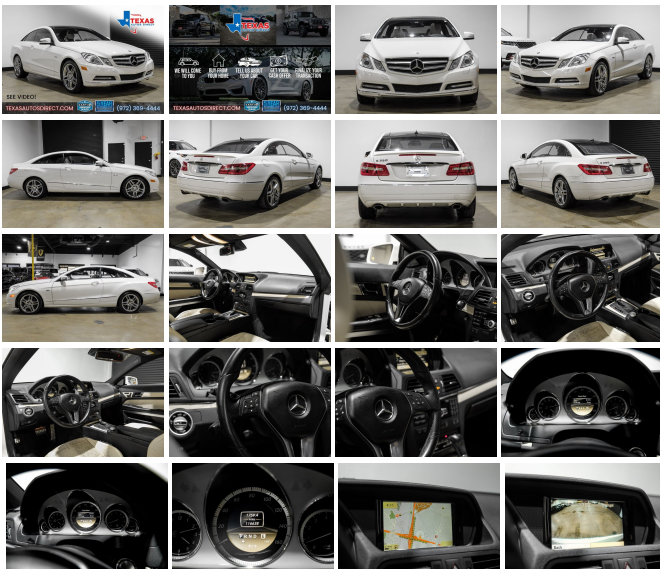

White 2012 Mercedes-Benz E-Class E 350 RWD 7G-TRONIC PLUS 7-Speed Automatic 3.5L V6 DOHC Direct Injection

This 2012 Mercedes-Benz E-Class E 350 in White comes with the following features: 3.5L V6 DOHC Direct Injection 7G-TRONIC PLUS 7-Speed Automatic RWD 14-Way Power Adjustable Front Seats, 17" Split 5-Spoke Alloy Wheels, 4-Wheel Disc Brakes, 8 Speakers, ABS brakes, Air Conditioning, Alloy wheels, AM/FM radio, Anti-whiplash front head restraints, Auto tilt-away steering wheel, Auto-dimming door mirrors, Auto-dimming Rear-View mirror, Automatic temperature control, Bodyside moldings, Brake assist, Bumpers: body-color, CD player, COMAND?? System w/Hard-Drive Navigation, Delay-off headlights, Driver door bin, Driver vanity mirror, Dual front impact airbags, Dual front side impact airbags, DVD-Audio, Electronic Stability Control, Four wheel independent suspension, Front anti-roll bar, Front Bucket Seats, Front Center Armrest, Front dual zone A/C, Front fog lights, Front reading lights, Fully automatic headlights, Garage door transmitter: Homelink, Genuine wood console insert, Genuine wood dashboard insert, Genuine wood door panel insert, Head restraints memory, Heated door mirrors, Illuminated entry, Knee airbag, Leather Shift Knob, Leather steering wheel, Leather Upholstery, Low tire pressure warning, Memory seat, Navigation System, Occupant sensing airbag, Outside temperature display, Overhead airbag, Overhead console, Panic alarm, Passenger door bin, Passenger vanity mirror, Power adjustable front head restraints, Power door mirrors, Power driver seat, Power moonroof: Panorama, Power passenger seat, Power steering, Power windows, Premium audio system: COMAND??, Radio data system, Radio: COMAND?? AM/FM/WB/In-Dash DVD/CD Changer, Rain sensing wipers, Rear anti-roll bar, Rear window defroster, Remote keyless entry, Security system, Speed control, Speed-sensing steering,