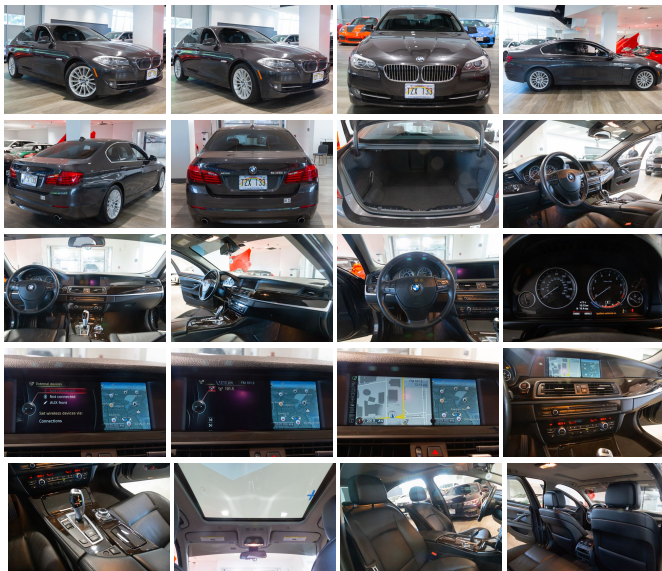

Are you ready to elevate your driving experience to unparalleled heights? Feast your eyes on this stunning 2013 BMW 5 Series 535i xDrive, the epitome of luxury, performance, and cutting-edge technology. With only 78,665 miles on the odometer, this meticulously maintained beauty is primed and ready to deliver the ultimate driving pleasure.

Dressed to impress in a sleek, black exterior, this 535i xDrive exudes sophistication and class. The body-color front bumper seamlessly integrates with the vehicle's design, while the dual-tip exhaust hints at the powerful performance lying beneath the hood. Step inside, and you'll be embraced by the sumptuous leather interior, crafted to provide the utmost comfort and style for both driver and passengers.

Under the hood, the heart of this beast is a formidable 3.0L Turbo I6 engine, boasting an exhilarating 300 horsepower and 300 lb-ft of torque. Paired with an 8-speed shifttable automatic transmission, this powerhouse delivers smooth, responsive acceleration and effortless cruising. The xDrive all-wheel-drive system ensures optimal traction and control, making every drive a thrilling yet secure experience.

Immerse yourself in an auditory paradise with the advanced sound system, featuring 10 total speakers, including two powerful subwoofers. The speed-sensitive volume control adjusts the sound to match your driving conditions, while SiriusXM satellite radio and an in-dash CD player with MP3 playback offer endless entertainment options. With a 20GB hard drive, you'll have ample space to store your favorite tunes and playlists.