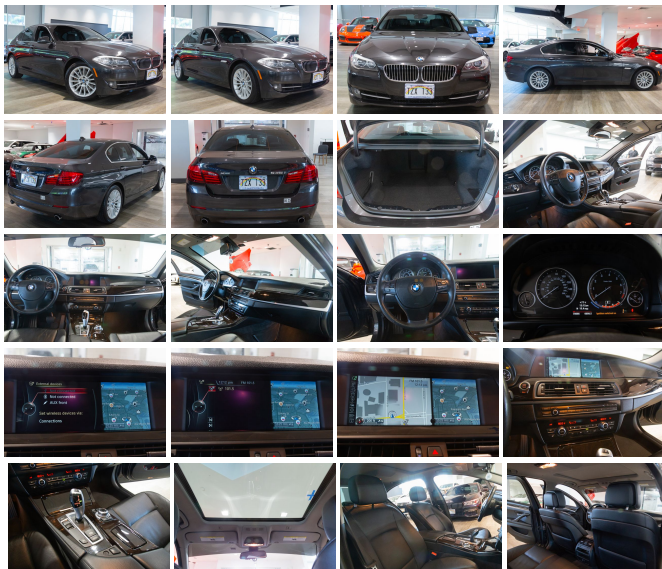

2013 BMW 535i xDrive

View this car on our website at autosourcehawaii.com/7326758/ebrochure

Our Price **\$14,995**

Retail Value ~~\$16,995~~

Specifications:

Year:	2013
VIN:	WBAFU7C57DDU66728
Make:	BMW
Stock:	T000578
Model/Trim:	535i xDrive
Condition:	Pre-Owned
Body:	Sedan
Exterior:	Black
Engine:	3.0L Turbo I6 300hp 300ft. lbs.
Interior:	Black Leather
Transmission:	8-Speed Shifttable Automatic
Mileage:	78,665
Drivetrain:	All Wheel Drive
Economy:	City 21 / Highway 30

Are you ready to elevate your driving experience to unparalleled heights? Feast your eyes on this stunning 2013 BMW 5 Series 535i xDrive, the epitome of luxury, performance, and cutting-edge technology. With only 78,665 miles on the odometer, this meticulously maintained beauty is primed and ready to deliver the ultimate driving pleasure.

Dressed to impress in a sleek, black exterior, this 535i xDrive exudes sophistication and class. The body-color front bumper seamlessly integrates with the vehicle's design, while the dual-tip exhaust hints at the powerful performance lying beneath the hood. Step inside, and you'll be embraced by the sumptuous leather interior, crafted to provide the utmost comfort and style for both driver and passengers.

Immerse yourself in an auditory paradise with the advanced sound system, featuring 10 total speakers, including two powerful subwoofers. The speed-sensitive volume control adjusts the sound to match your driving conditions, while SiriusXM satellite radio and an in-dash CD player with MP3 playback offer endless entertainment options. With a 20GB hard drive, you'll have ample space to store your favorite tunes and playlists.