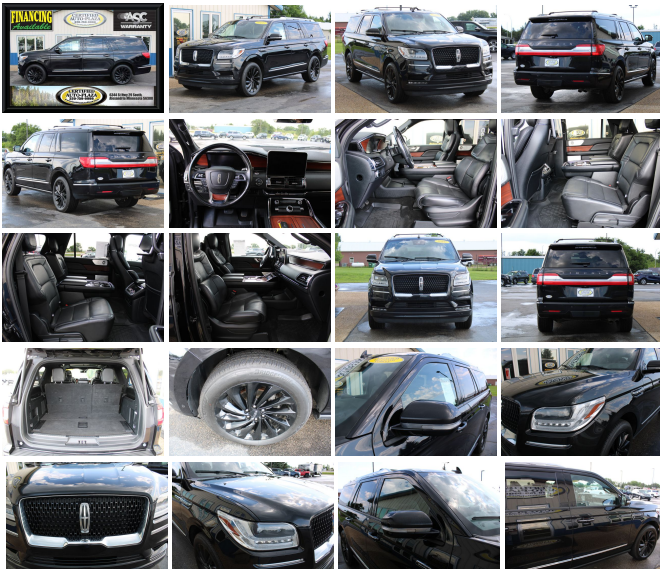

2021 Lincoln Navigator L Reserve

View this car on our website at certifiedautoplaaza.com/7326570/ebrochure

Our Price **\$54,995**

Retail Value **\$56,050**

Estimated Payment* : **\$855**

*Estimate based on 60 months term at 7.9% APR.

Specifications:

Year:	2021
VIN:	5LMJJ3LT9MEL02025
Make:	Lincoln
Stock:	L02025
Model/Trim:	Navigator L Reserve
Condition:	Pre-Owned
Body:	SUV
Exterior:	[UM] Infinite Black
Engine:	3.5L Twin Turbo V6 450hp 510ft. lbs.
Interior:	Ebony Leather
Transmission:	10-Speed Shiftable Automatic
Mileage:	58,751
Drivetrain:	4 Wheel Drive
Economy:	City 16 / Highway 20

CERTIFIED PREOWNED — 4X4 — THIRD ROW SEATING — LUXURY PACKAGE — CARGO CONVENIENCE PACKAGE — MONOCHROMATICRESERVE EQUIPMENT PACKAGE 208A — 3.5L TWIN TURBO V6 ENGINE — 10-SPEED AUTOMATIC TRANSMISSION — INFINITE BLACK METALLIC EXTERIOR — EBONY LEATHER INTERIOR — POWER ADJUSTABLE FRONT SEATS — POWER ADJUSTABLE PEDALS — POWERED HANDS-FREE LIFTGATE W/FOOT ACTIVATION — 2ND ROW TIP & SLIDE SEATS — 3RD ROW POWER RECLINE — HEATED/VENTED FRONT SEATS — HEATED STEERING WHEEL — HEATED 2ND ROW CAPTAIN CHAIRS W/CONSOLE — RAIN SENSING WIPERS — TRI-ZONE AUTOMATIC CLIMATE CONTROLS — SYNC3 INFOTAINMENT SYSTEM WITH 10" TOUCHSCREEN — BLUETOOTH — APPLE CARPLAY — ANDROID AUTO — AM/FM RADIO WITH SATELLITE CAPABILITY — AUX/USB INPUTS — REVEL SOUND SYSTEM — VOICE OPERATED

From the moment you lay eyes on its sleek black exterior, you'll be captivated by the Navigator's commanding presence. The bold, yet refined design is accentuated by its striking lines and imposing grille, making it an unmistakable icon on the road. This vehicle isn't just about looks, though—it's a powerhouse designed to deliver an exhilarating driving experience.