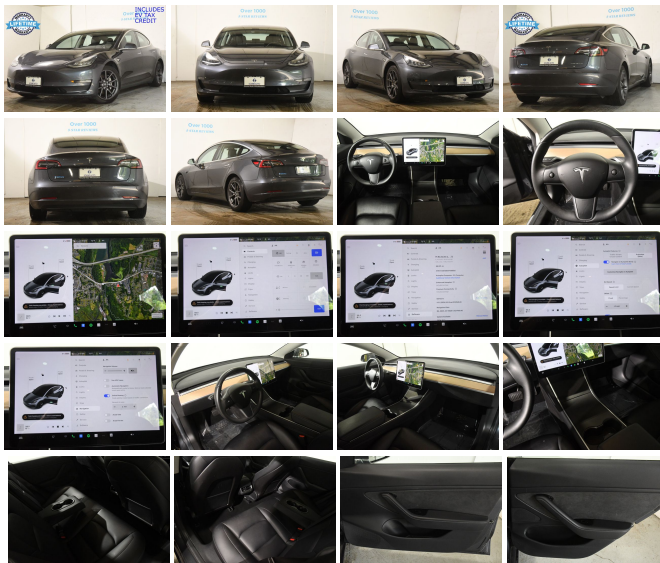

2018 Tesla Model 3 Long Range

View this car on our website at soundautowholesalers.com/7326519/ebrochure

No-Haggle Price **\$19,995**

Specifications:

Year:	2018
VIN:	5YJ3E1EB5JF066612
Make:	Tesla
Stock:	9979
Model/Trim:	Model 3 Long Range
Condition:	Pre-Owned
Body:	Sedan
Exterior:	[PMNG] Midnight Silver Metallic
Engine:	Electric 346hp 389ft. lbs.
Interior:	Black Leather
Transmission:	1-Speed Direct-Drive Automatic
Mileage:	66,221
Drivetrain:	All Wheel Drive
Economy:	City 120 / Highway 112

Get ready to elevate your driving experience with this stunning 2018 Tesla Model 3 Long Range! With an impressive 66,221 miles on the odometer, this sleek gray beauty is ready to conquer the roads with unparalleled style and efficiency. This Model 3 is not just a car; it's a statement of innovation, luxury, and performance.

Step inside the sophisticated cabin, where you'll be greeted by sumptuous black leather seats that exude elegance and comfort. The driver's seat boasts 12 power adjustments, ensuring you find the perfect position for every journey. The panoramic moonroof lets natural light flood the interior, creating an open and airy atmosphere that enhances every drive.

This Model 3 is equipped with Tesla's Enhanced Autopilot and Full Self-Driving Capability, transforming your driving experience with cutting-edge technology. Navigate with ease using the intuitive touch screen display navigation system, and stay entertained with the 15-inch infotainment screen that provides access to a world of connectivity and entertainment options. The 15 high-fidelity speakers envelop you in rich, immersive sound, making every ride a concert-like experience.