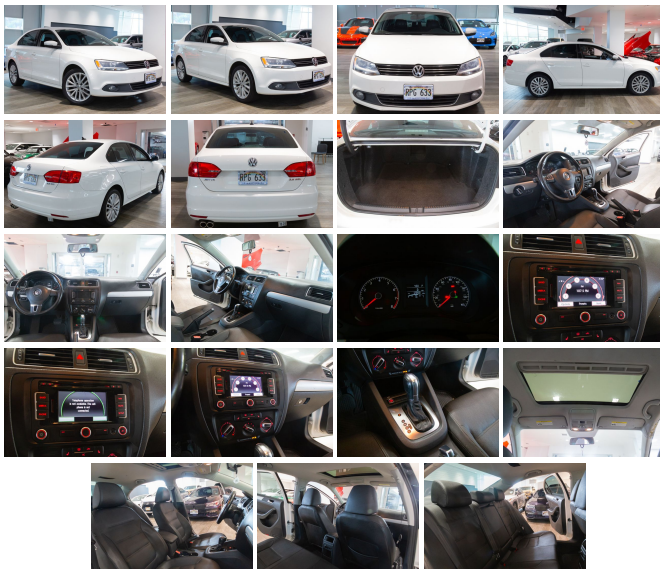

Are you ready to elevate your driving experience? Feast your eyes on this stunning 2011 Volkswagen Jetta Sedan SEL PZEV, a true gem in the world of midsize sedans. With only 66,864 miles on the odometer, this sleek and sophisticated vehicle is primed and ready to deliver years of reliable and exhilarating performance.

Under the hood, you'll find a robust 2.5L I5 engine that pumps out an impressive 170 horsepower and 177 lb-ft of torque. This Partial Zero Emissions Vehicle (PZEV) not only offers a thrilling ride but also helps you do your part for the environment. Paired with a smooth 6-Speed Shiftable Automatic transmission, this Jetta ensures a seamless and dynamic driving experience, whether you're navigating city streets or cruising on the highway.

Step inside to discover an interior that exudes both comfort and style. The luxurious leatherette seats cradle you in comfort, making every journey a pleasure. The sophisticated design and high-quality materials create an ambiance that rivals much more expensive vehicles. The power-adjustable, heated side mirrors ensure optimal visibility in all weather conditions, while the body-color mirrors and front bumper seamlessly blend into the car's sleek exterior, giving it a polished and unified look.

Stay connected and entertained with the Jetta's cutting-edge infotainment system. The 5-inch touch screen display with navigation ensures you never lose your way, while the Bluetooth wireless data link keeps you connected on the go. Enjoy your favorite tunes with the six-speaker audio system, complete with speed-sensitive volume control and SiriusXM satellite radio for endless entertainment options. The in-dash CD player with MP3 playback capability adds versatility to your listening experience, making every drive more enjoyable.