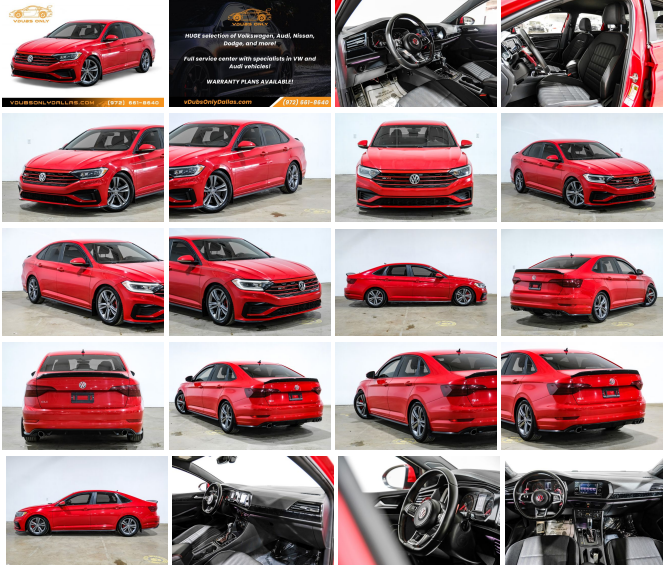

Specifications:

Year: 2019
VIN: 3VW6T7BU7KM228326
Make: Volkswagen
Stock: 228326
Model/Trim: Jetta GLI S
Condition: Pre-Owned
Body: Sedan
Exterior: [G2G2] Tornado Red
Engine: 2.0L Turbo I4 228hp 258ft. lbs.
Interior: Titan Black w/ Red Stitching
Transmission: 7-Speed Double Clutch
Mileage: 72,048
Drivetrain: Front Wheel Drive
Economy: City 25 / Highway 32
2019 VOLKSWAGEN Jetta

VDUBSONLYDALLAS.COM (972) 661-8640