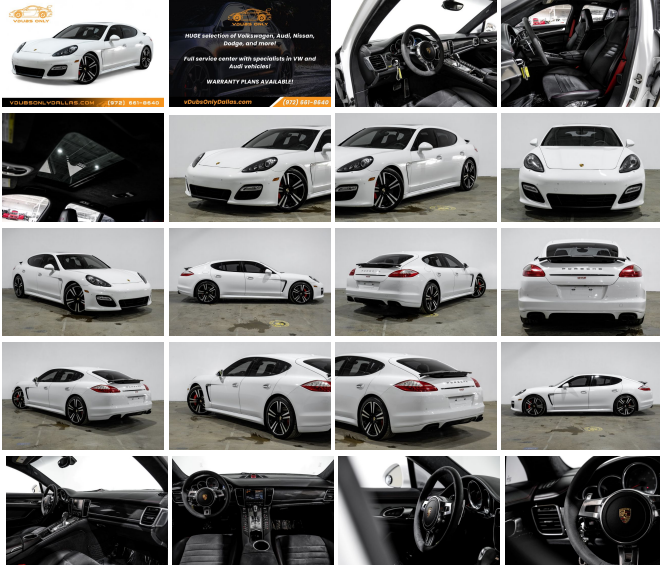

vdubsonlydallas.com
972-661-8640
11616 HARRY HINES BLVD
DALLAS, TX 75229

vDubs Only

2013 Porsche Panamera GTS

View this car on our website at vdubsonlydallas.com/7326144/ebrochure

Price **\$28,790**

Specifications:

Year: 2013
VIN: WP0AF2A73DL075855
Make: Porsche
Stock: 075855
Model/Trim: Panamera GTS
Condition: Pre-Owned
Body: Sedan
Exterior: [0Q] White
Engine: 4.8L V8 430hp 384ft. lbs.
Interior: Black Leather
Transmission: 7-Speed Double Clutch
Mileage: 91,084
Drivetrain: All Wheel Drive
Economy: City 16 / Highway 23

2013 PORSCHE Panamera

VDubsonlyDallas.com (972) 661-8640

Navigation, Backup Camera, Remote Start, Sunroof, Heated Seats, Lumbar Support, Bluetooth Technology, Bose Premium Sound, Dual Climate Control, Air Conditioning, Rear Climate Control, Satellite Radio, AM/FM Radio, Power Memory Seats, Power Windows/Locks, Power Mirrors, Traction Control, External Temperature, and many more!