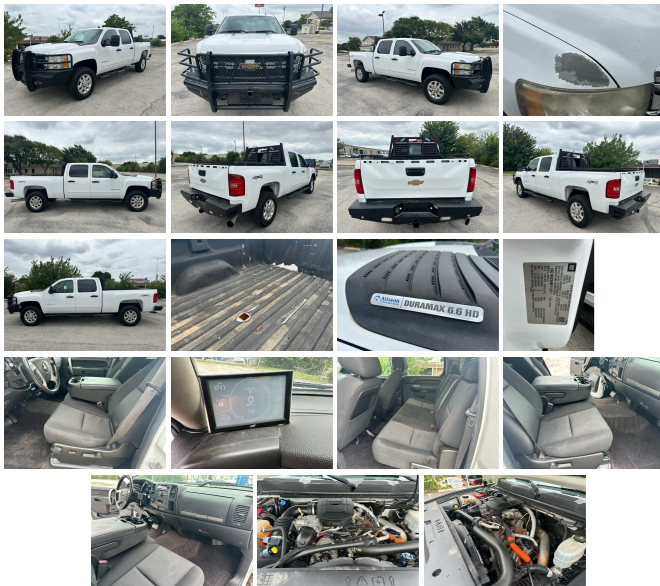

2011 Chevrolet Silverado 2500HD LT

View this car on our website at northtexastruckcompany.com/7326072/ebrochure

Our Price **$10,500**

Specifications:

Year:	2011
VIN:	1GC1KXC80BF112371
Make:	Chevrolet
Model/Trim:	Silverado 2500HD LT
Condition:	Pre-Owned
Body:	Pickup Truck
Exterior:	Summit White
Engine:	Duramax 6.6L Diesel Turbo V8 397hp 765ft. lbs.
Interior:	Ebony Cloth
Transmission:	Allison 1000 6-Speed Shiftable Automatic
Mileage:	315,805
Drivetrain:	4 Wheel Drive

Discover the Power and Reliability of the 2011 Chevrolet Silverado 2500HD LT!

Are you ready to conquer the road with unparalleled power and reliability? Look no further than the 2011 Chevrolet Silverado 2500HD LT. This robust and dependable workhorse is engineered to handle the toughest tasks with ease, making it the perfect companion for both work and play.

Striking Exterior and Comfortable Interior

The Silverado 2500HD LT boasts a pristine white exterior that exudes a sense of strength and durability, while its clean lines and bold stance make a powerful statement on the road. Step inside, and you're greeted by a spacious and comfortable gray cloth interior, designed to keep you and your passengers relaxed and focused on the journey ahead.

Unmatched Power and Performance