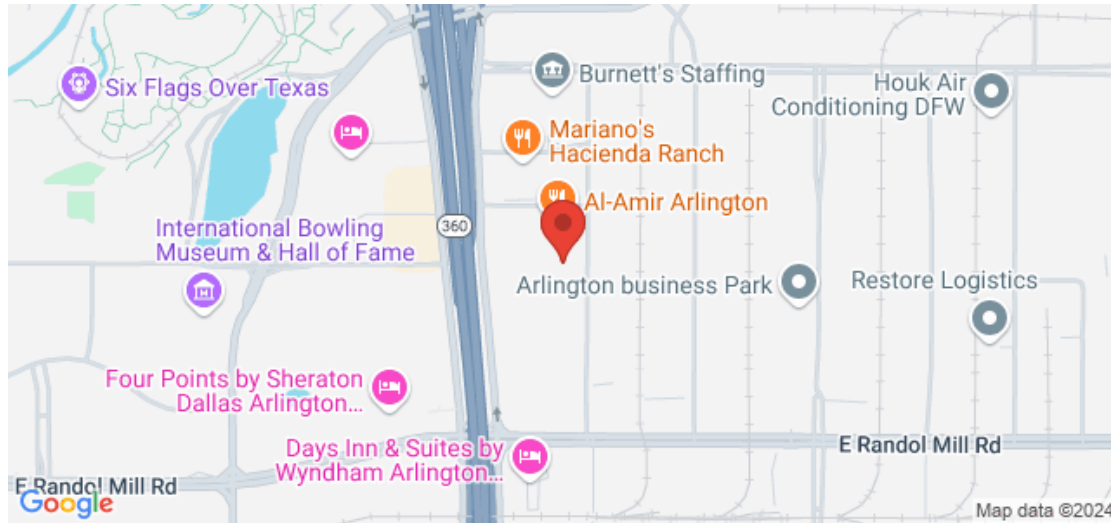

#### Our Location :

2011 Chevrolet Silverado 2500HD LT

North Texas Truck Company - 214-487-4294 - View this car on our website at [northtexastruckcompany.com/7326072/ebrochure](http://northtexastruckcompany.com/7326072/ebrochure)