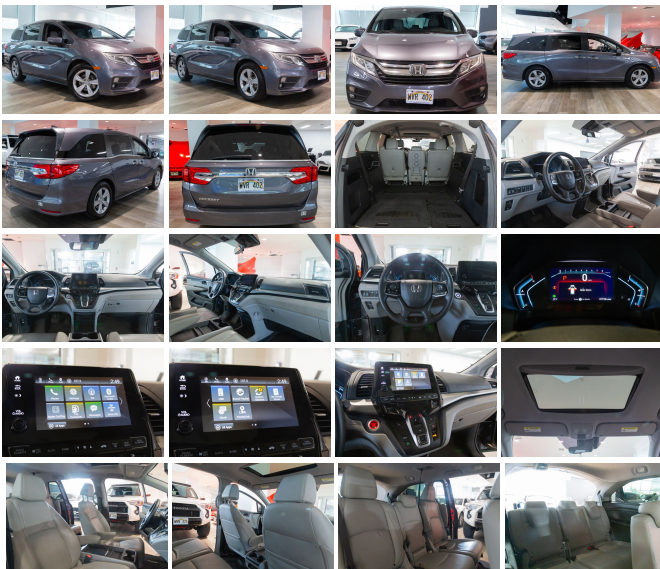

Unleash the Ultimate Family Adventure with the 2019 Honda Odyssey EX-L w/Navi/RES!

Are you ready to elevate your family's driving experience to unparalleled heights? Look no further than the 2019 Honda Odyssey EX-L w/Navi/RES, a minivan that perfectly blends luxury, performance, and practicality. With only 55,000 miles on the odometer, this meticulously maintained vehicle is primed and ready to accompany you on countless adventures!

Performance That Thrills

Under the hood, the Odyssey EX-L boasts a robust 3.5L V6 engine, delivering an impressive 280 horsepower and 262 ft-lbs of torque. Paired with a smooth 9-Speed Shiftable Automatic transmission, this powerhouse ensures you have the muscle and agility needed for both city commutes and long highway journeys. Experience the perfect balance of power and efficiency, making every drive a thrilling yet economical experience.

Sophisticated and Comfortable Interior

Step inside to discover a world of luxury with the sleek black interior that exudes sophistication. The cabin is designed with your comfort in mind, providing ample space for up to eight passengers. Whether you're heading out for a weekend getaway or a quick trip to the grocery store, the Odyssey ensures every ride is a comfortable one.

Cutting-Edge Technology and Connectivity

Stay connected and entertained with the Odyssey's state-of-the-art technology suite. The 8-inch infotainment screen, coupled with a

premium audio system featuring six speakers and a subwoofer, transforms every drive into a concert-like experience. Enjoy your favorite tunes with speed-sensitive volume control and satellite radio capabilities via SiriusXM. Plus, with rear audio controls, your passengers can customize their own entertainment options.