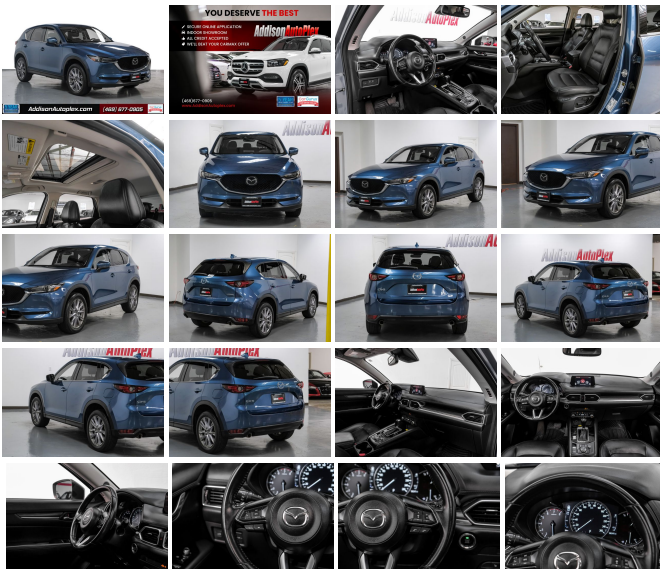

Step inside the luxurious cabin, and you'll be greeted by sumptuous black leather seats that provide both comfort and support. The meticulously crafted interior is designed to cocoon you in an oasis of refinement, with every detail thoughtfully considered. The spacious seating arrangement ensures that all passengers can travel in utmost comfort, while the driver-centric cockpit puts all controls within easy reach, enhancing your driving pleasure.

The 2020 Mazda CX-5 Grand Touring is not just about looks and power; it's packed with advanced features and options that elevate your driving experience. Enjoy the convenience of a power liftgate, making loading and unloading a breeze. The state-of-the-art infotainment system, complete with a high-resolution touchscreen, keeps you connected and entertained on the go. With integrated navigation, you'll never have to worry about losing your way, while the premium sound system ensures