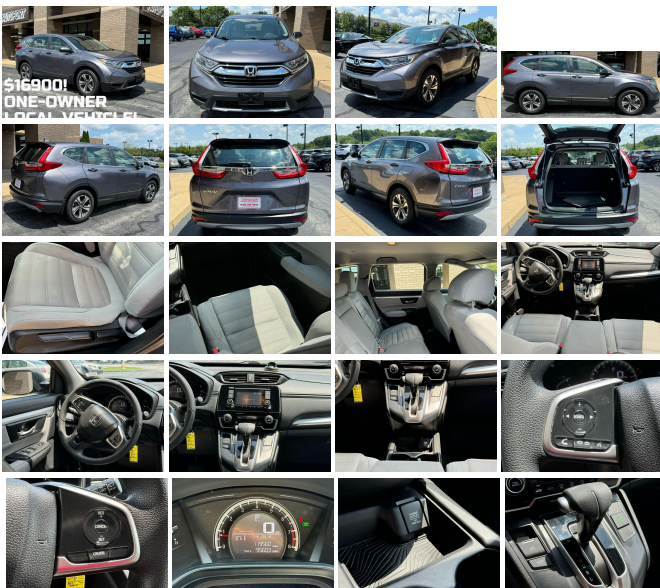

2017 Honda CR-V LX

View this car on our website at autoportstl.com/7325583/ebrochure

Our Price **\$16,900**

Specifications:

Year:	2017
VIN:	7FARW5H34HE013725
Make:	Honda
Stock:	GP24240
Model/Trim:	CR-V LX
Condition:	Pre-Owned
Body:	SUV
Exterior:	[SX] Lunar Silver Metallic
Engine:	2.4L I4 184hp 180ft. lbs.
Interior:	Gray Cloth
Transmission:	CVT
Mileage:	119,510
Drivetrain:	Front Wheel Drive
Economy:	City 26 / Highway 32

BEST SELECTION OF
LOW MILE
GREAT VALUE
IMPORTS IN
ST. LOUIS!

< AUTOPORT IS
PROUD TO PRESENT
THIS >

<< 2017 HONDA CRV-
I V . .

LA >>

*WHAT DO YOU WANT TO
KNOW:*

<> WE WANT TO EARN YOUR
BUSINESS!

<> SALE PRICED FOR A FAST
SALE!

<> ONE OWNER LOCAL NEW
CAR TRADE IN

<> CLEAN CARFAX HISTORY

<> HAS NEVER BEEN IN
ACCIDENT

<> EXCELLENT SERVICE
RECORDS

<> MUCH, MUCH MORE

**Discover Excellence on
Wheels: The 2017 Honda CR-V
LX**

Step into a world where
sophistication meets
performance with the stunning
2017 Honda CR-V LX. Dressed
in a sleek and timeless silver
exterior, this compact SUV is
designed to turn heads and
elevate your driving experience.
The CR-V LX is not just a
vehicle; it's a statement of style,
reliability, and unmatched value.

**Unmatched Performance and
Efficiency**

Efficiency

Under the hood, the 2017 Honda CR-V LX boasts a robust 2.4L I4 engine, delivering an impressive 184 horsepower and 180 ft-lbs of torque. Whether you're navigating city streets or cruising on the highway, the Continuously Variable Transmission (CVT) ensures smooth and responsive handling, making every drive a pleasure. This powertrain combination offers not only exhilarating performance but also remarkable fuel efficiency, keeping you on the road longer and at a lower cost.