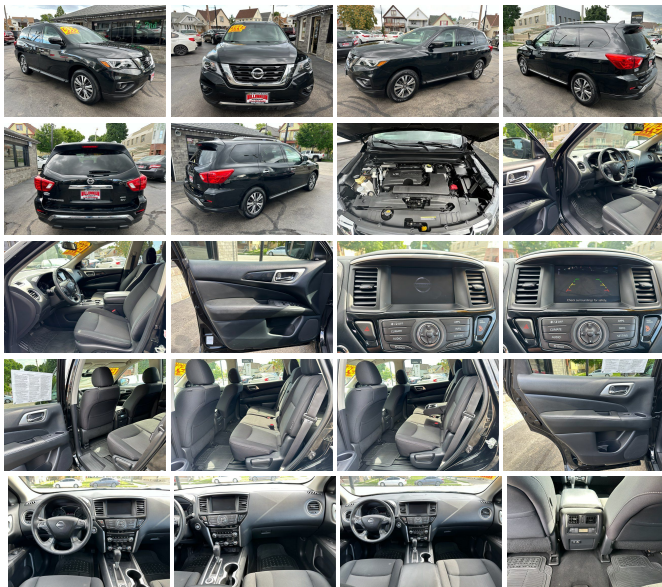

# 2020 Nissan Pathfinder SV

Sales Representative 414-383-6666

View this car on our website at [millennium2211.com/7325525/ebrochure](http://millennium2211.com/7325525/ebrochure)

Our Price **\$15,995**

## Specifications:

<b>Year:</b>	2020
<b>VIN:</b>	5N1DR2BM6LC611362
<b>Make:</b>	Nissan
<b>Stock:</b>	2151
<b>Model/Trim:</b>	Pathfinder SV
<b>Condition:</b>	Pre-Owned
<b>Body:</b>	SUV
<b>Exterior:</b>	[G41] Magnetic Black Pearl
<b>Engine:</b>	3.5L V6 284hp 259ft. lbs.
<b>Interior:</b>	Charcoal Cloth
<b>Transmission:</b>	CVT
<b>Mileage:</b>	91,154
<b>Drivetrain:</b>	4 Wheel Drive
<b>Economy:</b>	City 20 / Highway 27

Our Magnetic Black Pearl 2020 Nissan Pathfinder SV 4WD is a perfect choice for a challenging world! Motivated by a robust 3.5 Liter V6 supplying 284hp tethered to an Xtronic CVT for confidence when passing and towing. Move with authority knowing our Four Wheel Drive SUV will respond with capable handling and return nearly 27mpg on the highway while showing off its handsome style with a signature V-Motion grille, LED lighting, fog lamps, and tough-looking 18-inch alloy wheels.

Take your place inside our seven-passenger SV cabin, and you'll enjoy impressive passenger and cargo space with supportive cloth front seats, eight-way power for the driver, EZ FLEX second and third rows, tri-zone climate control, and Nissan Intelligent Key with push-button and remote start. To make your life even easier, enjoy technology like an Advanced Drive-Assist Display, an 8-inch touchscreen, a backup camera, Bluetooth, and a six-speaker sound system. Advantages like that will make a difference on every trip.