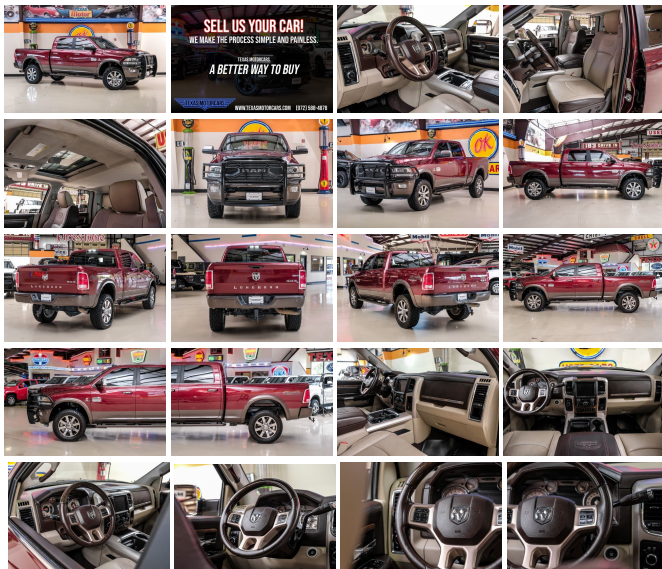

2018 Ram 2500 Laramie Longhorn 4x4 Like anyone with eyes would, we absolutely love this 2018 Ram 2500 Laramie Longhorn 4x4. This Ram has so much to offer, unmatched towing capability, sophisticated style, plethora of features... the list is long. The Cummins 6.7L Diesel Turbo I6 engine is the star of the show though, providing the catalyst for all this truck's activities. The two tone exterior and plush interior blend to make the most charismatic eye candy of all time. Inside, the Longhorn Southfork Package sets the new standard for luxury. The brown leather seats, walnut veneer center stack, leather-wrapped grab handles, suede headliner, and luxury front and rear floor mats create an ambiance of sophistication and comfort. The power sunroof lets in natural light and fresh air, enhancing your driving experience. This Ram 2500 is loaded with features that make life easier and more enjoyable. The Keyless Go system allows for remote proximity keyless entry, so you can unlock and start your truck without fumbling for keys. The Convenience Group includes automatic high beam headlamp control and rain-sensitive wipers, ensuring optimal visibility in all conditions. The Off Road Package, with performance-tuned shocks, hill descent control, transfer case skid plate and front tow hooks means you're ready to take the path less traveled. The power deployable assist steps take the convenience over the edge, making ever in and out feel butlered. The 20 x 8-inch aluminum wheels with Walnut pockets and LT285/60R20E OWL on/off-road tires not only look great but provide excellent traction and durability. Power chrome folding trailer tow mirrors and an anti-spin rear differential enhance towing capabilities, while the instrument panel-mounted switch bank and center high mount stop lamp with camera add convenience and safety. After all that, if you were in between vehicles the choice is now clear... this Ram is the favorite. Once it's in your driveway it will be your favorite too.