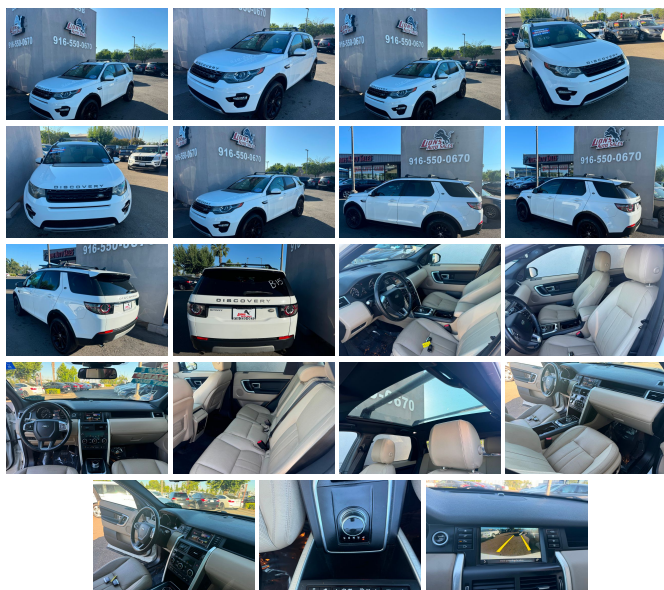

# 2016 Land Rover Discovery Sport HSE

View this car on our website at [lionsautosales.net/7325241/ebrochure](http://lionsautosales.net/7325241/ebrochure)

Our Price **\$13,995**

## Specifications:

<b>Year:</b>	2016
<b>VIN:</b>	<b>SALCR2BG2GH556694</b>
<b>Make:</b>	Land Rover
<b>Stock:</b>	556694
<b>Model/Trim:</b>	Discovery Sport HSE
<b>Condition:</b>	Pre-Owned
<b>Body:</b>	SUV
<b>Exterior:</b>	White
<b>Engine:</b>	2.0L Turbo I4 240hp 250ft. lbs.
<b>Interior:</b>	Tan Leather
<b>Transmission:</b>	9-Speed Shifttable Automatic
<b>Mileage:</b>	97,591
<b>Drivetrain:</b>	All Wheel Drive
<b>Economy:</b>	City 20 / Highway 26