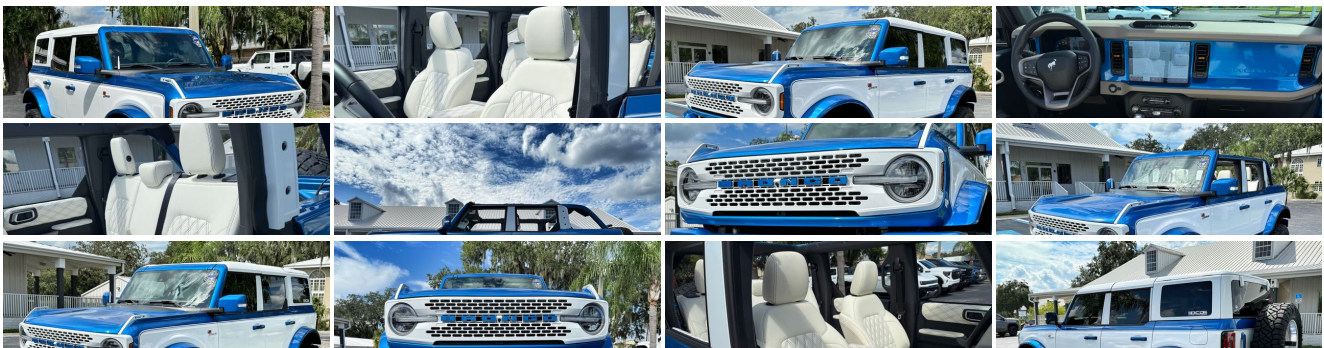

2023 Ford Bronco WILDTRAK CUSTOM BAYSHORE RETRO MOD LEATHER LIFT

Our Price \$77,890

View this vehicle on our website at bayshoreautomotive.com

813-241-4000

611 S Alexander Street, Plant City, Florida 33563

Photos

Details

Contact

Specifications:

Year:	2023
VIN:	1FMEE5DP9PLB68221
Make:	Ford
Stock:	B68221
Model/Trim:	Bronco WILDTRAK CUSTOM BAYSHORE RETRO MOD LEATHER LIFT
Condition:	Pre-Owned
Body:	SUV
Exterior:	[E7] Velocity Blue
Engine:	EcoBoost 2.7L Twin Turbo V6 315hp 410ft. lbs.
Interior:	White Leather
Transmission:	10-Speed Shiftable Automatic
Mileage:	2,654
Drivetrain:	All Wheel Drive

Vehicle Description

2023 WILDTRAK V6 HARDTOP BRONCO, JUST BUILT BY BAYSHORE AUTOMOTIVE IN SUNNY TAMPA, FLORIDA!

IT HAS:

5" R/C LIFT KIT POWDER COATED
20" US MAGS WHEELS
37" NITTO RIDGE GRAPPLERS
CUSTOM PAINTED HARDTOP
ORACLE GRILL LIGHTS
CUSTOM WHITE GRILL
FACTORY PAINTED BUMPERS
DV8 LED CUBES
AUX SWITCHES
CUSTOM TWO TONE RETRO PACKAGE

CUSTOM PAINTED DASH AND CONSOLE

REMOTE START

CUSTOM WHITE LEATHER WITH VELOCITY BLUE STITCHING

HEATED SEATS

FACTORY 12" NAVIGATION

REAR CAMERA

N-FAB RUNNING BOARDS

XM RADIO