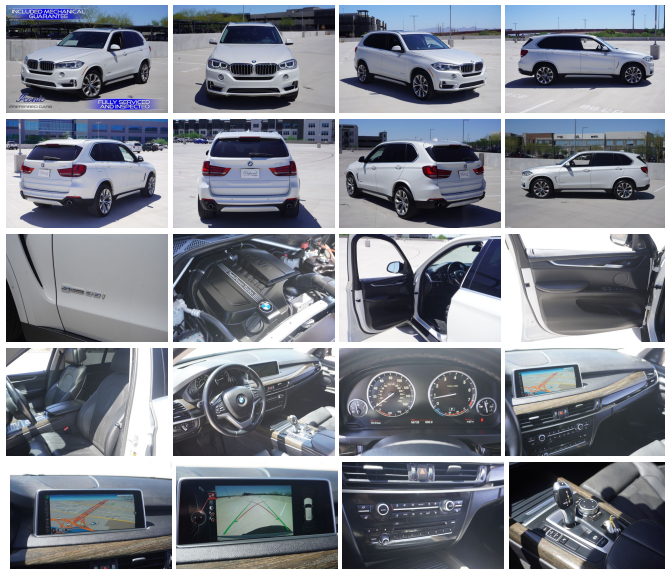

iconicpreferred.com
4808435171
2175 E 5th ST
Tempe, Arizona
85288

Iconic Preferred
Cars

2015 BMW X5 sDrive35i

View this car on our website at iconicpreferred.com/7325090/ebrochure

Our Price **\$15,919**

Specifications:

- Year:** 2015
- VIN:** 5UXKR2C56F0H40440
- Make:** BMW
- Stock:** H40440
- Model/Trim:** X5 sDrive35i
- Condition:** Pre-Owned
- Body:** SUV
- Exterior:** [A96] Mineral White Metallic
- Engine:** 3.0L Twin Turbo I6 300hp 295ft. lbs.
- Interior:** Black Leather
- Transmission:** 8-Speed Shiftable Automatic
- Mileage:** 96,721
- Drivetrain:** Rear Wheel Drive
- Economy:** City 19 / Highway 27