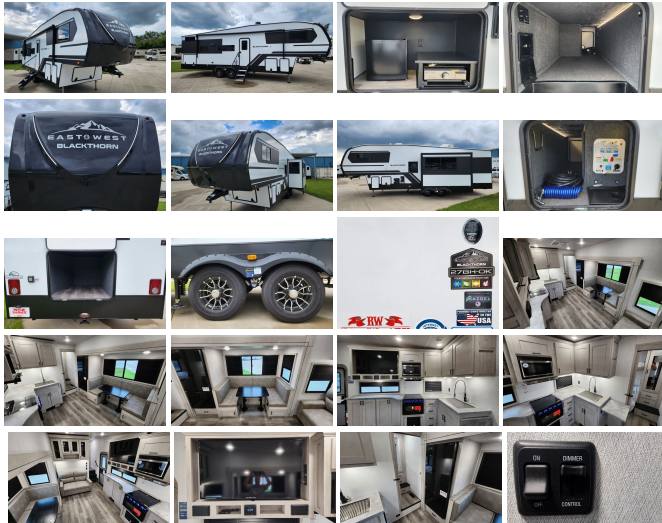

2025 Forest River East to West Blackthorn 27BH

View this car on our website at riverwoodrvs.com/7325016/ebrochure

Riverwood RVs Price **\$0**

Specifications:

Year:	2025
VIN:	3055
Make:	Forest River
Stock:	6262
Model/Trim:	East to West Blackthorn 27BH
Condition:	New
Type:	Fifth Wheel
Exterior:	White

HITCH WEIGHT 1,400 lb.
GVWR 11,600 lb.
UVW 8,889 lb.
CCC 2,711 lb.
EXTERIOR LENGTH 33' 2"
EXTERIOR HEIGHT 13' 2"
EXTERIOR WIDTH 96"
FRESH WATER 64 gal.
GRAY WATER 88 gal.
BLACK WATER 44 gal.
AWNING SIZE 20'