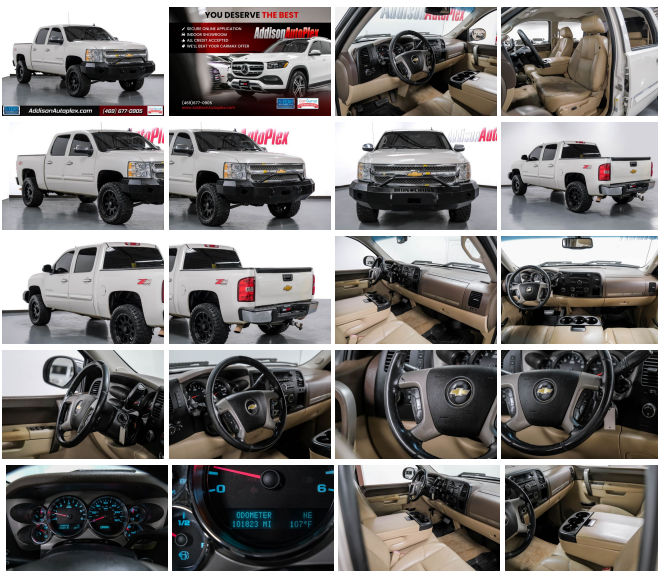

Are you ready to elevate your driving experience? Feast your eyes on this stunning 2013 Chevrolet Silverado 1500 LT CrewCab 4WD, a powerhouse of performance and style that's ready to conquer any terrain. With an impressive mileage of just 101,823 miles, this lifted beast is not only a testament to Chevrolet's legendary durability but also a prime example of a truck that's been meticulously cared for.

### ### Exterior Elegance Meets Rugged Capability

Dressed in a pristine white exterior, this Silverado commands attention wherever it goes. The lifted stance not only adds to its aggressive look but also provides superior ground clearance for those off-road adventures. Whether you're cruising through city streets or tackling rugged trails, this truck's dynamic presence is sure to turn heads.

### ### Power and Performance You Can Rely On

Under the hood, you'll find the robust Vortec 5.3L Flex Fuel V8 engine, delivering a formidable 315 horsepower and 335 lb-ft of torque. Paired with a 6-speed shiftable automatic transmission, this Silverado offers a smooth yet exhilarating driving experience. Whether you're towing heavy loads or simply enjoying a spirited drive, this truck has the

### ### Cost-Effective Ownership

Kelley Blue Book has recognized this Silverado as the Best Full-Size Pickup Truck in their 5-Year Cost to Own rankings. This means you can enjoy all the benefits of owning a top-tier truck without worrying about excessive maintenance and depreciation costs. It's a win-win situation for savvy buyers looking for value and performance.