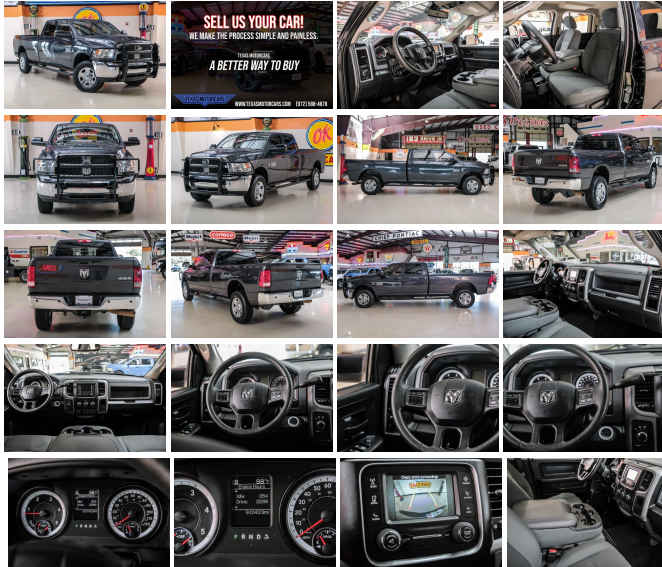

mrcarguys.com
214-732-7859
16000 Midway Rd.
Addison, TX
75001

Mr Car
Guys

2015 Ram 3500 Tradesman

View this car on our website at mrcarguys.com/7324764/ebrochure

Our Price **\$37,882**

Specifications:

Year:	2015
VIN:	3C63R3GL3FG671324
Make:	Ram
Stock:	671324
Model/Trim:	3500 Tradesman
Condition:	Pre-Owned
Body:	Pickup Truck
Exterior:	[PAR] Maximum Steel Metallic Clear Coat
Engine:	Cummins 6.7L Diesel Turbo I6 350hp 660ft. lbs.
Interior:	Black/Diesel Gray Cloth
Transmission:	6-Speed Shiftable Automatic
Mileage:	91,043
Drivetrain:	4 Wheel Drive