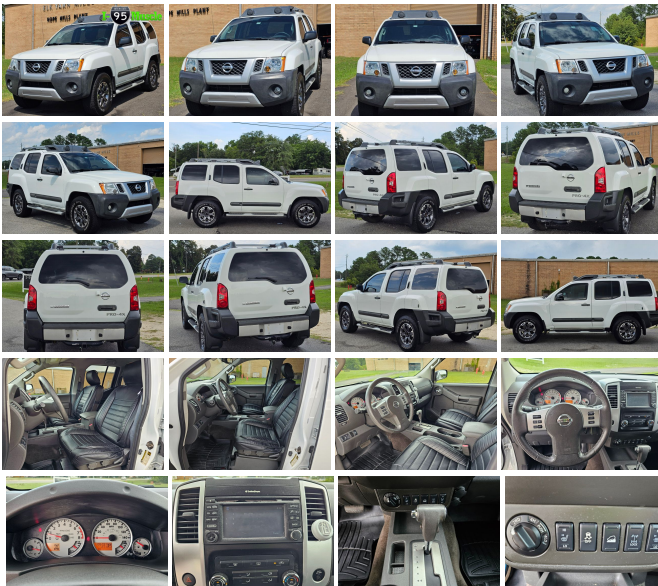

2015 Nissan Xterra PRO 4X

View this car on our website at i95muscle.com/7324693/ebrochure

Our Price **\$15,495**

Retail Value **\$19,500**

Specifications:

Year:	2015
VIN:	5N1AN0NWXFN661609
Make:	Nissan
Stock:	P0843
Model/Trim:	Xterra PRO 4X
Condition:	Pre-Owned
Body:	SUV
Exterior:	[QAK] Glacier White
Engine:	4.0L V6 261hp 281ft. lbs.
Interior:	Leather Leather
Transmission:	5 Speed Automatic
Mileage:	106,633
Drivetrain:	4 Wheel Drive

Additional pictures are posted on I-95 Muscle's direct website.

Ready for adventure, the 2015 Nissan Xterra PRO-4X is built to conquer both urban and off-road environments with ease. Although Nissan's are known to pack on mileage, this Glacier White example only has 107k miles on it. Powered by a robust 4.0L V6 engine and paired with a 5 speed automatic transmission, this SUV delivers impressive performance and smooth handling across various terrains. The PRO-4X trim enhances its off-road prowess with features like Bilstein shocks, an electronic locking rear differential, and skid plates, making it perfect for rugged excursions. Inside, the Xterra offers a spacious and durable cabin designed to withstand an active lifestyle, complete with modern conveniences such as a touchscreen infotainment system, Bluetooth connectivity, and heated front seats. The exterior's bold design, combined with ample ground clearance, gives the Xterra a commanding presence that stands out wherever you drive. Every detail of this vehicle has been meticulously maintained to ensure optimal performance and reliability. Whether you're planning a weekend adventure or navigating daily commutes, this 2015 Nissan Xterra PRO-4X is ready to deliver a blend of rugged capability and contemporary comfort. Financing is easy and trades are welcome. Contact us today to arrange a test drive and see firsthand what makes this SUV a standout choice for any journey.