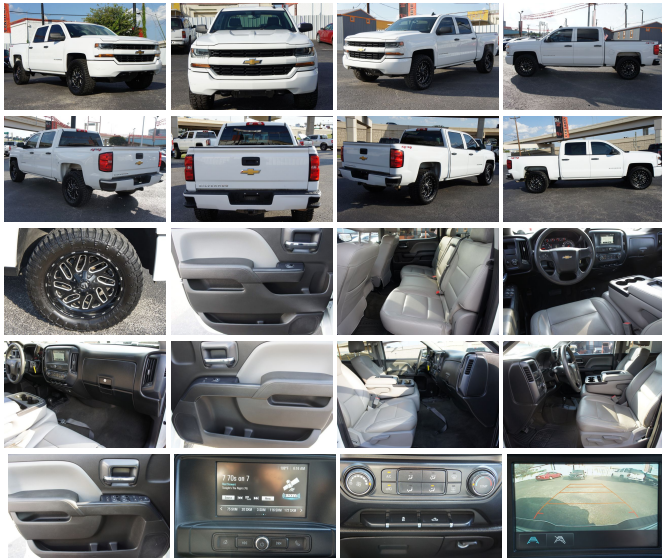

2018 Chevrolet Silverado 1500 Custom

View this car on our website at randlautogroup.com/7324665/ebrochure

Our Price **$23,995**

Specifications:

Year:	2018
VIN:	3GCUKPEC8JG240661
Make:	Chevrolet
Stock:	P7203
Model/Trim:	Silverado 1500 Custom
Condition:	Pre-Owned
Body:	Pickup Truck
Exterior:	Summit White
Engine:	EcoTec3 5.3L V8 355hp 383ft. lbs.
Interior:	Dark Ash With Jet Black Interior Accents Cloth
Transmission:	6-Speed Shiftable Automatic w/Overdrive
Mileage:	129,206
Drivetrain:	4 Wheel Drive
Economy:	City 16 / Highway 22

2018 Chevrolet Silverado 1500 Custom: Your Ultimate Driving Companion

Step into the world of power, reliability, and unmatched style with the 2018 Chevrolet Silverado 1500 Custom. This stunning truck, dressed in a pristine white exterior, is more than just a vehicle; it's a statement of strength and sophistication. Whether you're cruising through city streets or conquering rugged terrains, the Silverado 1500 Custom is engineered to exceed your expectations.

Unleash the Beast Within

Under the hood lies the heart of this beast – the EcoTec3 5.3L V8 engine. With a roaring 355 horsepower and a formidable 383 lb-ft of torque, this powerhouse ensures you have all the muscle you need for any task. The 6-speed shiftable automatic transmission with overdrive guarantees a smooth and responsive drive, whether you're towing heavy loads or navigating tight corners. Feel the thrill of unmatched performance every time you hit the road.

Interior Comfort Meets Rugged Utility