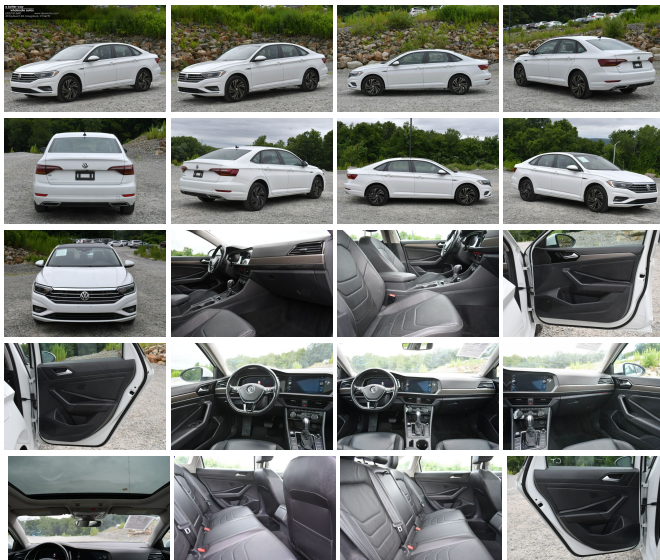

2019 Volkswagen Jetta SEL Premium

View this car on our website at abwautos.com/7324507/ebrochure

Our Price **\$14,495**

Specifications:

Year:	2019
VIN:	3VWG57BU9KM064463
Make:	Volkswagen
Stock:	64463N
Model/Trim:	Jetta SEL Premium
Condition:	Pre-Owned
Body:	Sedan
Exterior:	White
Engine:	1.4L Turbo I4 147hp 184ft. lbs. SULEV
Interior:	Black Leather
Transmission:	Automatic
Mileage:	83,900
Drivetrain:	Front Wheel Drive
Economy:	City 30 / Highway 40

- Sleek white exterior with luxurious black leather interior
- Powerful and efficient 1.4L Turbo I4 engine with 147hp and 184ft. lbs. torque
- Advanced safety features including automatic emergency braking, lane keeping assist, and blind spot safety
- High-tech amenities like adaptive cruise control, navigation system, and premium Beats audio
- Seamless smartphone integration with Android Auto and Car-Net smart device app compatibility

Step into the world of luxury, performance, and cutting-edge technology with the 2019 Volkswagen Jetta SEL Premium. This stunning vehicle, dressed in a pristine white exterior, is more than just a car; it's a statement of sophistication and modernity. As you open the door, you're greeted by the opulent black leather interior that exudes elegance and comfort, making every journey not just a drive, but an experience to savor.

Under the hood, the Jetta SEL Premium boasts a robust 1.4L Turbo I4 engine that delivers an impressive 147 horsepower and 184 ft. lbs. of torque. This powertrain is designed to give you the perfect balance of performance and fuel efficiency, ensuring that every ride is smooth, responsive, and exhilarating. Paired with an automatic transmission, this vehicle promises a seamless and effortless driving experience, whether you're navigating city streets or cruising on the highway.