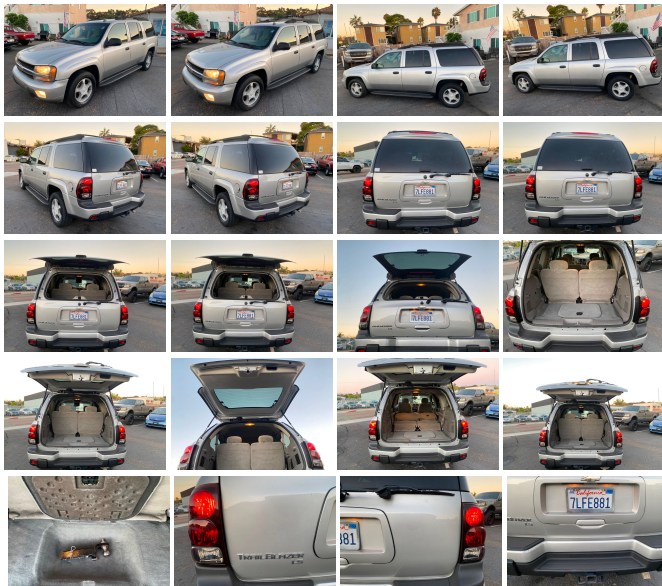

autocentersd.com  
6198860546  
1464 Morena Blvd.  
San Diego, CA  
92110

Auto Finance Center

**2006 Chevrolet TrailBlazer EXT LS - AUTO. 4L I6 w/ 3rd  
ROW - PIONEER TOUCH SCREEN , DVD SCREEN,  
SMOG READY!**

**Year:** 2006  
**VIN:** 1GNES16S766104674  
**Make:** Chevrolet  
**Stock:** 1002P.P.  
**Model/Trim:** TrailBlazer EXT LS - AUTO. 4L I6 w/ 3rd ROW - PIONEER TOUCH SCREEN , DVD SCREEN, SMOG READY!  
**Condition:** Pre-Owned  
**Body:** SUV  
**Exterior:** [67U] Silverstone Metallic  
**Engine:** 4L NA I6 double overhead cam (DOHC) 24V  
**Interior:** Light Gray cloth Cloth  
**Transmission:** 4-Speed Automatic  
**Mileage:** 251,646  
**Drivetrain:** Rear Wheel Drive  
**Economy:** City 14 / Highway 19