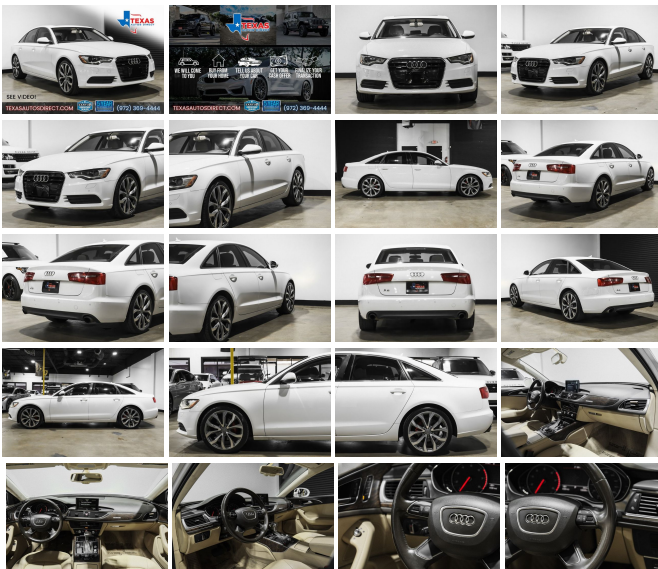

White 2013 Audi A6 2.0T Premium Plus quattro quattro 8-Speed Automatic with Tiptronic 2.0L I4 TFSI DOHC quattro, Velvet Beige Leather.

This 2013 Audi A6 2.0T Premium Plus quattro in White comes with the following features: 2.0L I4 TFSI DOHC 8-Speed Automatic with Tiptronic quattro quattro and Velvet Beige Leather quattro, Velvet Beige Leather, 10 Speakers, 4-Wheel Disc Brakes, 8.0J x 17 10-Spoke Design Wheels, ABS brakes, Air Conditioning, Alloy wheels, AM/FM radio: SIRIUS, Anti-whiplash front head restraints, Auto-dimming door mirrors, Auto-dimming Rear-View mirror, Automatic temperature control, Brake assist, Bumpers: body-color, CD player, Compass, Delay-off headlights, Driver door bin, Driver vanity mirror, Dual front impact airbags, Dual front side impact airbags, Electronic Stability Control, Four wheel independent suspension, Front anti-roll bar, Front Bucket Seats, Front Center Armrest w/Storage, Front dual zone A/C, Front fog lights, Front reading lights, Garage door transmitter: HomeLink, Genuine wood console insert, Genuine wood dashboard insert, Genuine wood door panel insert, Heated door mirrors, Heated front seats, HVAC memory, Illuminated entry, Knee airbag, Leather Seating Surfaces, Leather steering wheel, Low tire pressure warning, Memory seat, Occupant sensing airbag, Outside temperature display, Overhead airbag, Overhead console, Panic alarm, Passenger door bin, Passenger vanity mirror, Power door mirrors, Power driver seat, Power Heated Front Seats, Power moonroof, Power passenger seat, Power steering, Power windows, Radio data system, Radio: Multi Media Interface (MMI) Plus, Rain sensing wipers, Rear air conditioning, Rear anti-roll bar, Rear fog lights, Rear reading lights, Rear seat center armrest, Rear window defroster, Remote keyless entry, Security system, Speed control, Speed-sensing steering, Speed-Sensitive Wipers, Split folding rear seat, Steering wheel mounted audio controls, Tachometer, Telescoping steering wheel, Tilt steering wheel, Traction