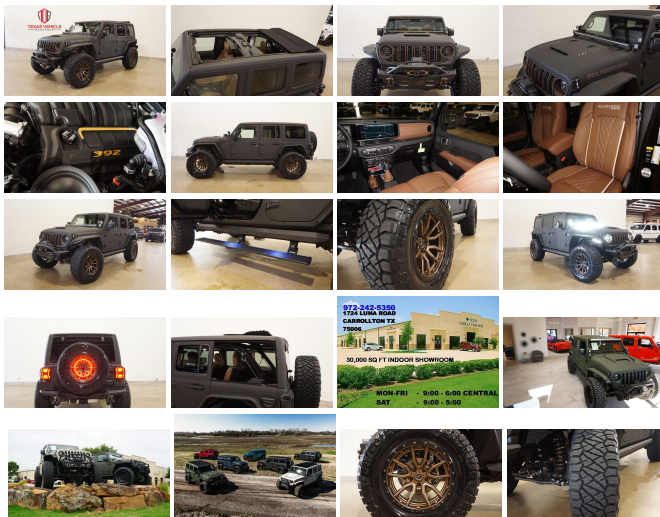

# 2024 Jeep Wrangler Rubicon 392 4X4 SKY TOP, DUPONT KEVLAR, BUMPERS

View this car on our website at [tveauto.com/7324160/ebrochure](https://tveauto.com/7324160/ebrochure)

Our Price **\$149,900**

## Specifications:

Year:	2024
VIN:	1C4RJXSJ6RW251859
Make:	Jeep
Stock:	251859
Model/Trim:	Wrangler Rubicon 392 4X4 SKY TOP, DUPONT KEVLAR, BUMPERS
Condition:	Pre-Owned
Body:	SUV
Exterior:	Black
Engine:	HEMI 6.4L V8 470hp 470ft. lbs.
Interior:	Brown Leather
Transmission:	8-Speed Shifttable Automatic
Mileage:	59
Drivetrain:	4 Wheel Drive
Economy:	City 13 / Highway 16

NATION WIDE FINANCING

SUBMIT CREDIT APP [WWW.TVEAUTO.COM](https://www.tveauto.com)

OR CALL 972-242-5350

**"RAPTOR BLACK EDITION"**

CUSTOM BUILT **KEVLAR** 2024 JEEP  
WRANGLER JL UNLIMITED RUBICON 4X4  
WITH 27X PACKAGE

#### Quick Order Package 27X

Includes vehicle with standard equipment, 6.4L V8 HEMI engine, and 8-speed automatic transmission.

---