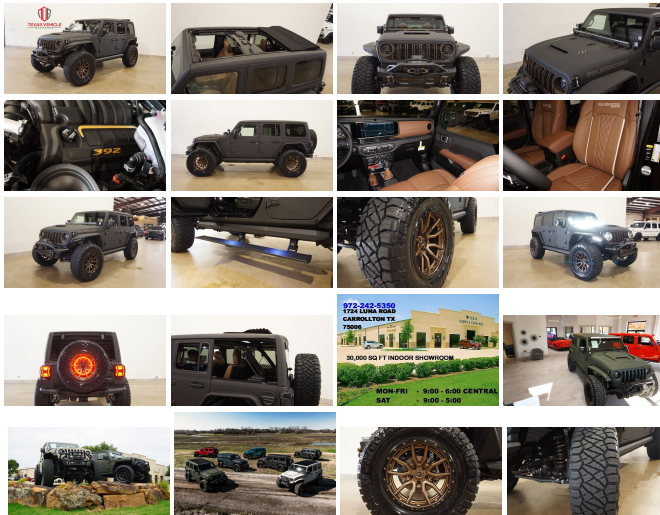

# 2024 Jeep Wrangler Rubicon 392 4X4 SKY TOP, DUPONT KEVLAR, BUMPERS

View this car on our website at [tveauto.com/7324160/ebrochure](https://tveauto.com/7324160/ebrochure)

Our Price **\$149,900**

## Specifications:

Year:	2024
VIN:	1C4RJXSJ6RW251859
Make:	Jeep
Stock:	251859
Model/Trim:	Wrangler Rubicon 392 4X4 SKY TOP, DUPONT KEVLAR, BUMPERS
Condition:	Pre-Owned
Body:	SUV
Exterior:	Black
Engine:	HEMI 6.4L V8 470hp 470ft. lbs.
Interior:	Brown Leather
Transmission:	8-Speed Shifttable Automatic
Mileage:	59
Drivetrain:	4 Wheel Drive
Economy:	City 13 / Highway 16

NATION WIDE FINANCING

SUBMIT CREDIT APP [WWW.TVEAUTO.COM](https://www.tveauto.com)

OR CALL 972-242-5350

**"RAPTOR BLACK EDITION"**

CUSTOM BUILT **KEVLAR** 2024 JEEP  
WRANGLER JL UNLIMITED RUBICON 4X4  
WITH 27X PACKAGE

#### Quick Order Package 27X

Includes vehicle with standard equipment, 6.4L V8 HEMI engine, and 8-speed automatic transmission.

---