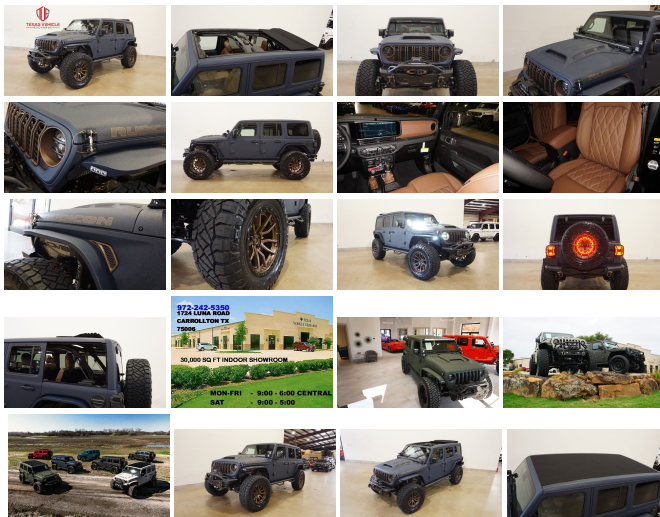

# 2024 Jeep Wrangler Unlimited Rubicon 4X4 SKY TOP,DUPONT KEVLAR,LIFT,LED'S

View this car on our website at [tveauto.com/7324159/ebrochure](https://tveauto.com/7324159/ebrochure)

Our Price **\$103,900**

## Specifications:

<b>Year:</b>	2024
<b>VIN:</b>	1C4PJXFGXRW169154
<b>Make:</b>	Jeep
<b>Stock:</b>	169154
<b>Model/Trim:</b>	Wrangler Unlimited Rubicon 4X4 SKY TOP,DUPONT KEVLAR,LIFT,LED'S
<b>Condition:</b>	Pre-Owned
<b>Body:</b>	SUV
<b>Exterior:</b>	Blue
<b>Engine:</b>	3.6L V6 285hp 260ft. lbs.
<b>Interior:</b>	Brown Leather
<b>Transmission:</b>	8-Speed Shifttable Automatic
<b>Mileage:</b>	80
<b>Drivetrain:</b>	4 Wheel Drive
<b>Economy:</b>	City 16 / Highway 22