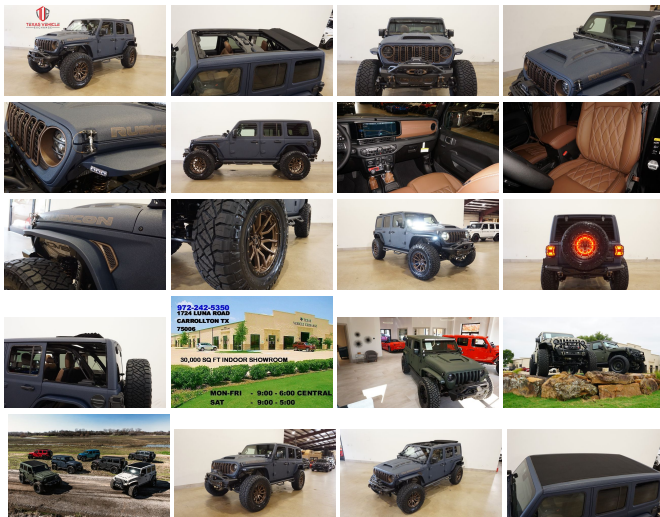

# 2024 Jeep Wrangler Unlimited Rubicon 4X4 SKY TOP,DUPONT KEVLAR,LIFT,LED'S

View this car on our website at [tveauto.com/7324159/ebrochure](https://tveauto.com/7324159/ebrochure)

Our Price **\$102,900**

## Specifications:

<b>Year:</b>	2024
<b>VIN:</b>	1C4PJXFGXRW169154
<b>Make:</b>	Jeep
<b>Stock:</b>	169154
<b>Model/Trim:</b>	Wrangler Unlimited Rubicon 4X4 SKY TOP,DUPONT KEVLAR,LIFT,LED'S
<b>Condition:</b>	Pre-Owned
<b>Body:</b>	SUV
<b>Exterior:</b>	Blue
<b>Engine:</b>	3.6L V6 285hp 260ft. lbs.
<b>Interior:</b>	Brown Leather
<b>Transmission:</b>	8-Speed Shifttable Automatic
<b>Mileage:</b>	80
<b>Drivetrain:</b>	4 Wheel Drive
<b>Economy:</b>	City 16 / Highway 22