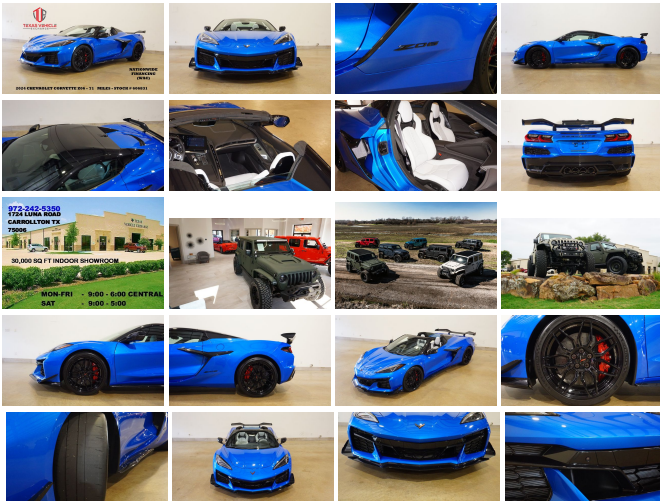

2024 Chevrolet Corvette Z06 Conv. 3LZ Z06 PKG,71 MILES,WE FINANCE

View this car on our website at tveauto.com/7324158/ebrochure

Our Price **\$172,900**

Specifications:

Year:	2024
VIN:	1G1YF3D33R5606831
Make:	Chevrolet
Stock:	606831
Model/Trim:	Corvette Z06 Conv. 3LZ Z06 PKG,71 MILES,WE FINANCE
Condition:	Pre-Owned
Body:	Convertible
Exterior:	[GJV] Riptide Blue Metallic
Engine:	5.5L V8 670hp 460ft. lbs.
Interior:	Jet Black with Sky Cool Gray Seats Leather
Transmission:	8-Speed Double Clutch
Mileage:	71
Drivetrain:	Rear Wheel Drive
Economy:	City 12 / Highway 21

NATION WIDE FINANCING

SUBMIT CREDIT APP [WWW.TVEAUTO.COM](https://www.tveauto.com)

OR CALL 972-242-5350

2024 CHEVROLET CORVETTE Z06 3LZ CONVERTIBLE, 5.5L V8 ENGINE, 8 SPEED DUAL CLUTCH TRANSMISSION, ONLY 71 MILES, RIPTIDE BLUE METALLIC W/SKY GRAY LEATHER INTERIOR, CARFAX REPORTS 1 OWNER NO ACCIDENTS, NON-SMOKER, FRONT LIFT ADJUSTABLE HEIGHT MEMORY (\$2,595.00), Z06 ULTIMATE PERFORMANCE PACKAGE (\$8,995.00), CARBON AERO PACKAGE (\$8,495.00), EDGE RED PAINTED BRAKE

Vehicle History Report : as Of 07/12/2024

Snapshot

2024 CHEVROLET CORVETTE Z06

No accidents or damage reported to CARFAX

Well maintained vehicle

CARFAX 1-Owner vehicle

Last owned in Montana

6 Detailed records available

Exterior

- Exhaust: quad tip- Front bumper color: body-color- Mirror color: body-color
- Rear spoiler: lip- Rear trunk/liftgate: soft close- Daytime running lights: LED
- Exterior entry lights: approach lamps- Taillights: LED- Side mirror adjustments: power
- Side mirrors: driver side auto-dimming- Convertible roof: power retractable hard top
- Run flat tires- Tire Pressure Monitoring System- Wheels: painted aluminum alloy
- Front wipers: variable intermittent- Power windows: safety reverse- Solar-tinted glass
- Window defogger: rear