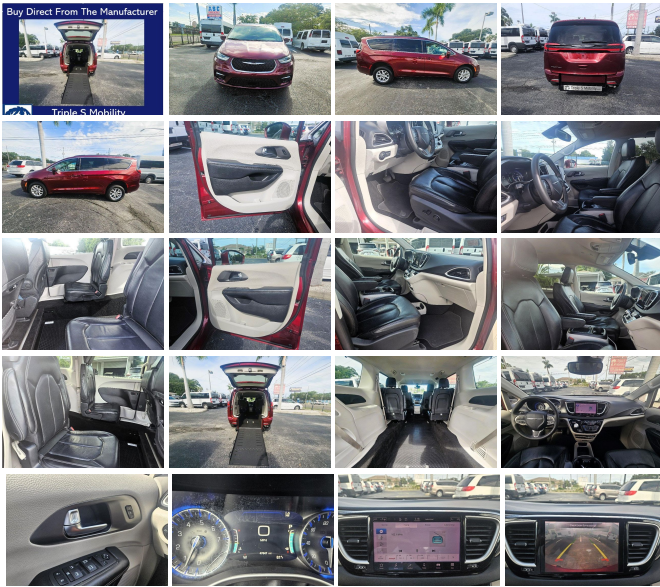

Buy Direct From The Manufacturer

Triple S Mobility
Simple, Safe & Strong Wheelchair Vans

Our Price **\$0**

Specifications:

Year:	2022
VIN:	2C4RC1BG9NR154699
Make:	Chrysler Pacifica Touring L
Stock:	154699
Model/Trim:	Wheelchair Van Handicap Ramp Van
Condition:	Pre-Owned
Body:	Minivan/Van
Exterior:	Red
Engine:	Pentastar 3.6L V6 287hp 262ft. lbs.
Interior:	Black Leather
Transmission:	9-Speed Shifttable Automatic
Mileage:	48,100
Drivetrain:	Front Wheel Drive
Economy:	City 19 / Highway 28

Standard Features Include: 3.6 liter V6 engine, automatic transmission, leather interior, rear backup camera, surround view camera, Uconnect, Bluetooth, push button start, remote start, capless fuel filler, side window sunshades, blind spot sensor, pre-collision warning, cross traffic alert, lane deviation sensors, AM/FM stereo, power heated driver seat with 2-position memory and lumbar, heated front passenger seat, power windows, power door locks, power mirrors, power dual side sliding doors, power rear hatch, tri-zone air-conditioning, heated tilt steering wheel with mounted radio controls, cruise control, rear defroster, rear wiper, power steering, power brakes, ABS brakes, driver and passenger airbags, curtain airbags, ambient lighting, traction control, tire pressure monitoring, fog lamps, keyless entry, luggage rack, Homelink, privacy glass. Powertrain warranty expires 5/2027 or 60,000 miles whichever comes first.