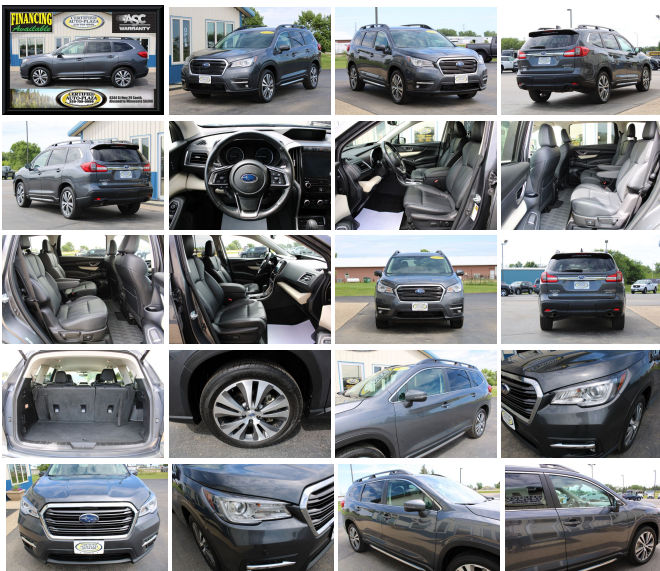

2022 Subaru Ascent Limited 7-Passenger AWD

View this car on our website at certifiedautoplaaza.com/7323634/ebrochure

Our Price **\$28,995**

Retail Value **\$29,925**

Estimated Payment* : **\$450**

*Estimate based on 60 months term at 7.9% APR.

Specifications:

Year:	2022
VIN:	4S4WMAMD1N3465244
Make:	Subaru
Stock:	465244
Model/Trim:	Ascent Limited 7-Passenger AWD
Condition:	Pre-Owned
Body:	SUV
Exterior:	[MGM] Magnetite Gray Metallic
Engine:	2.4L Turbo H4 260hp 277ft. lbs.
Interior:	Slate Black Leather
Transmission:	8-Speed Shiftable CVT
Mileage:	75,607
Drivetrain:	All Wheel Drive
Economy:	City 20 / Highway 26

CERTIFIED PREOWNED — ALL WHEEL DRIVE — 3RD ROW SEATING — 2.4L TURBO H4 ENGINE — 8-SPEED AUTOMATIC TRANSMISSION — MAGNETITE GRAY METALLIC EXTERIOR — SLATE BLACK LEATHER INTERIOR — POWER ADJUSTABLE FRONT SEATS — HEATED FRONT SEATS — HEATED 2ND CAPTAIN SEATS — HEATED STEERING WHEEL — HEATED WIPER PARK — HEATED SIDE MIRRORS — POWERED LIFTGATE — VOICE ACTIVATED DUAL ZONE AUTOMATIC CLIMATE CONTROL — SUBARU STARLINK INFOTAINMENT SYSTEM WITH 8" TOUCHSCREEN — BLUETOOTH — APPLE CARPLAY — ANDROID AUTO — PANDORA — AUX/USB PORTS — AM/FM RADIO WITH SATELLITE CAPABILITY — 2ND & 3RD ROW DUAL USB PORTS — STARLINK MOBILE HOTSPOT CAPABILITY — VOICE OPERATED PHONE/MESSAGING ASSISTANCE — STEERING WHEEL MOUNTED AUDIO CONTROLS — REMOTE KEYS ENTRY — PUSH BUTTON START — SMART DEVICE

The exterior of the Ascent Limited is a sight to behold. Its sleek gray finish exudes a sense of modern elegance, while its bold lines and commanding stance make it a head-turner on any road. This SUV is designed to impress, with a look that speaks volumes about your impeccable taste and adventurous spirit.