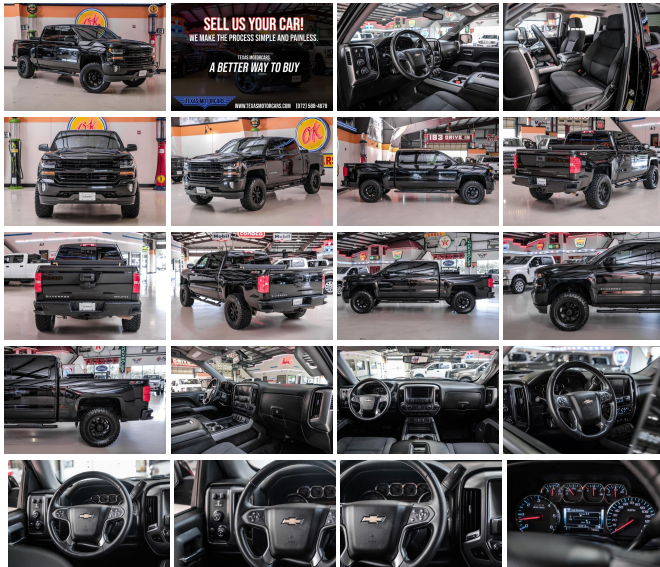

2017 Chevrolet Silverado 1500 LT 4x4 This 2017 Chevrolet Silverado 1500 LT 4x4 may be dark as midnight but it's capability and durability shine bright like the sun. This Silverado is not just any truck; it's a perfect example of what perfection on wheels looks like. Under the hood, the EcoTec3 5.3L V8 engine provides the Silverado with the necessary muscle to do what needs to be done. The sleek black cloth interior emanates comfort and style. The Front Cloth Bucket Seats are designed to provide maximum comfort on long drives, while the Tilt and Telescoping Steering Column allows you to find your perfect driving position with ease. The leather-trimmed steering wheel adds a touch of luxury, making every drive a pleasure. The Silverado 1500 LT is equipped with a Bose Premium Speaker System, ensuring that your favorite tunes sound crisp and immersive. Stay connected on the go with the built-in Wi-Fi hotspot, and enjoy seamless integration with your devices through Bluetooth and voice-operated hands-free phone call integration. The Check Rear Seat Reminder is a thoughtful feature that ensures you never leave anything behind. The LT Convenience Package includes a host of features designed to make your life easier, from the Back-Up Alarm to the Rear Park Assist, which makes parking a breeze even in the tightest spots. The Black Tubular Assist Steps provide easy access to the cabin, while the Spray-On Bed Liner protects the bed from scratches and dings, ensuring your truck looks great for years to come. The 3.73 Rear Axle Ratio provides excellent towing capability, making this Silverado perfect for hauling trailers, boats, or any heavy loads. The rugged 4x4 capability ensures you can tackle any terrain with confidence, whether you're heading off-road or navigating through snowy conditions. Visit us today and experience the power, luxury, and versatility of this award-winning truck for yourself. Your next adventure awaits! This vehicle has been reduced at below