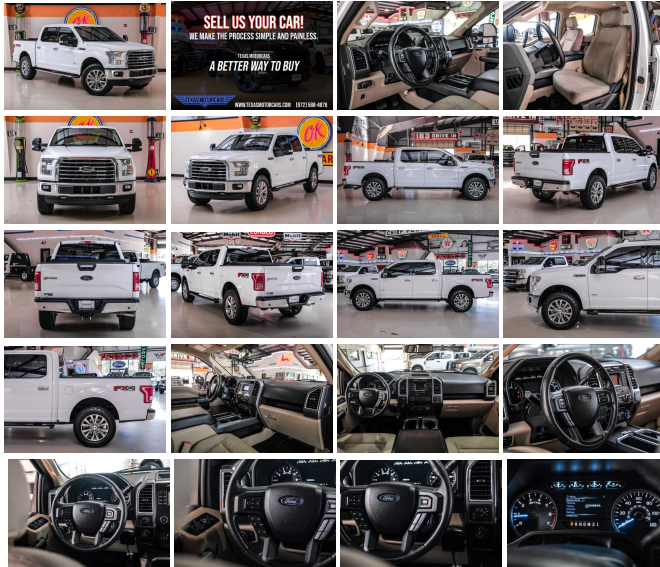

2016 Ford F-150 XLT 4x4 This 2016 Ford F-150 XLT 4x4 is what other truck's wish they could be. Blending elite performance, sleek design and rock-solid reliability, the F-150 is revered for good reason, it's a beautifully built machine. You're sure to be impressed by the 365 horsepower and 420 ft. lbs. of torque produce by the EcoBoost 3.5L Twin Turbo V6 engine. Highway or low country, this truck is going to get you where you need to go, cargo in tow. The tan cloth upholstery is the perfect compliment to the white exterior. The plush seats make for a smooth and serene interior experience. The interior is not just about comfort; it's also packed with modern technology to keep you connected and entertained. With Bluetooth wireless data link and auxiliary audio input, you can easily stream your favorite music and stay connected on the go. The Chrome Tubular Running Boards add a touch of elegance while providing easy access to the cab. The Spray-In Bed Liner ensures the bed of your truck is protected from scratches and dents, making it perfect for hauling heavy loads. The Rear View Camera with Dynamic Hitch Assist is a game-changer, providing a clear sight line in the instrument panel display to help you hitch trailers with precision and ease. The exterior is further enhanced by painted aluminum alloy wheels, giving the truck a sleek and modern look. Cruise control makes long drives more comfortable, while the trailer wiring with a 4-pin connector ensures you're ready to tow with confidence. The all-terrain tires provide the necessary ability to traverse even the most treacherous paths. Experience the perfect blend of power, luxury, and innovation with the 2016 Ford F-150 XLT 4x4. Your adventure awaits! This vehicle has been reduced at below wholesale prices. **READY** for work and play! Give us a call today! Can't make it in? We offer shipping all over the United States. Ask your salesperson for shipping quotes. Financing is available with competitive rates!