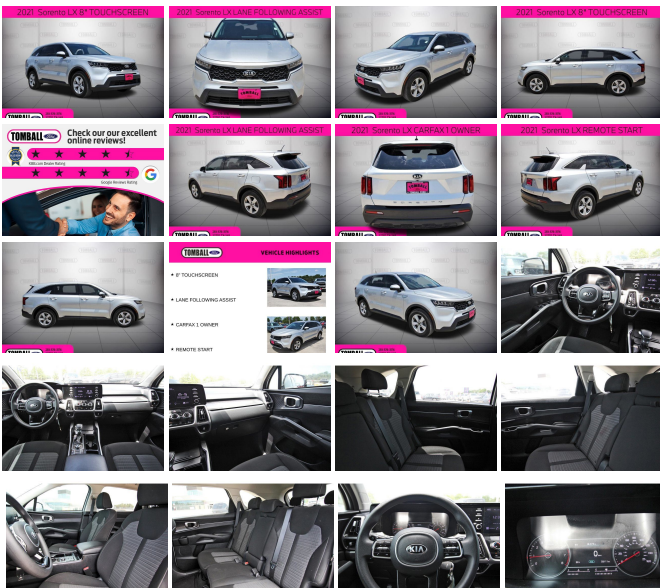

# 2021 Kia Sorento LX

View this car on our website at [askjorgelopez.com/7323576/ebrochure](http://askjorgelopez.com/7323576/ebrochure)

Our Price **\$21,991**

## Specifications:

<b>Year:</b>	2021
<b>VIN:</b>	5XYRG4LC2MG069708
<b>Make:</b>	Kia
<b>Stock:</b>	MG069708
<b>Model/Trim:</b>	Sorento LX
<b>Condition:</b>	Pre-Owned
<b>Body:</b>	SUV
<b>Exterior:</b>	Sparkling Silver
<b>Engine:</b>	2.5L I4 191hp 181ft. lbs.
<b>Interior:</b>	Black Cloth
<b>Transmission:</b>	8-Speed Shifttable Automatic
<b>Mileage:</b>	33,115
<b>Drivetrain:</b>	Front Wheel Drive
<b>Economy:</b>	City 24 / Highway 29

The 2021 Kia Sorento LX is an excellent choice for families and adventurers alike, offering a combination of style, safety, and practicality. With its Sparkling Silver exterior and Black interior, this vehicle stands out on the road. The efficient 2.5L GDI 4-cylinder engine paired with an 8-speed automatic transmission ensures a smooth and responsive driving experience. This Sorento is designed to provide comfort, safety, and modern connectivity, making it perfect for both daily commutes and long road trips.