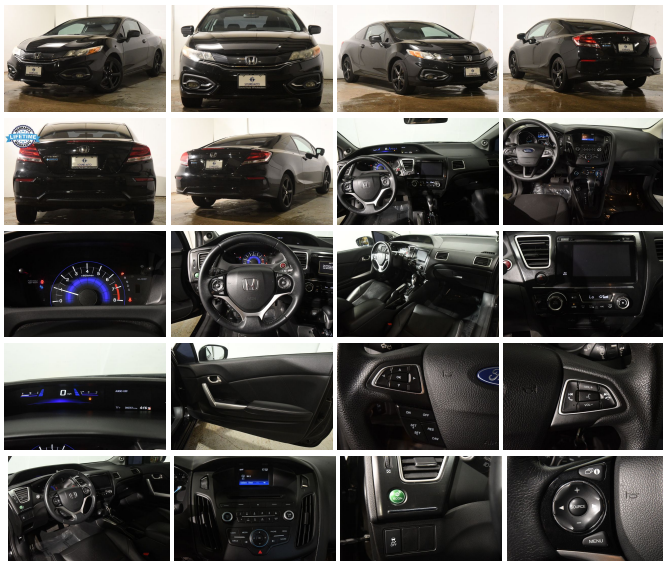

2015 Honda Civic EX-L w/Navi

View this car on our website at soundautowholesalers.com/7323544/ebrochure

No-Haggle Price **\$13,995**

Specifications:

Year:	2015
VIN:	2HGFG3B01FH524817
Make:	Honda
Stock:	6432
Model/Trim:	Civic EX-L w/Navi
Condition:	Pre-Owned
Body:	Coupe
Exterior:	[BX] Crystal Black Pearl
Engine:	1.8L I4 143hp 129ft. lbs.
Interior:	Black Leather
Transmission:	CVT
Mileage:	80,356
Drivetrain:	Front Wheel Drive
Economy:	City 29 / Highway 38

Step into the world of sophistication and performance with our stunning 2015 Honda Civic EX-L w/Navi, a vehicle that perfectly blends elegance with efficiency. This meticulously maintained Civic, with only 80,356 miles on the odometer, is ready to offer you a driving experience like no other.

Dressed in a sleek black exterior, this Civic commands attention wherever it goes. The timeless color not only exudes class but also complements its aerodynamic design, ensuring you look stylish on every journey. Inside, you'll find a refined black cloth interior that promises both comfort and durability. The leather-trimmed upholstery adds an extra layer of luxury, making every drive a pleasurable experience.

Comfort is at the forefront with automatic climate control, ensuring the perfect cabin temperature year-round. Both the driver and passenger

seats are heated, offering a touch of luxury on those chilly mornings. The leather steering wheel trim and shift knob trim add a premium feel, making every touchpoint in the vehicle a pleasure.